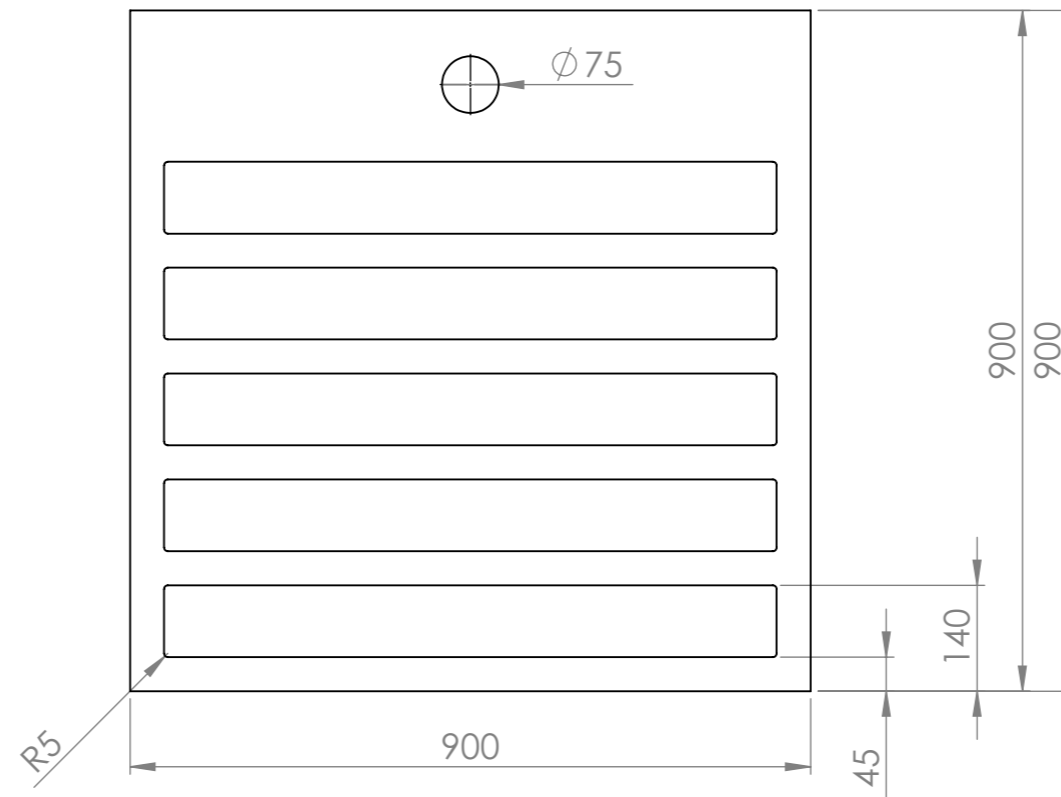

ITEM NO.	PART NUMBER	DESCRIPTION	QTY.
1	244-RH-09-09	Solid Surface Right Handed 900x900 Rear Outlet	1

 Wet Area Solutions (Aust) Pty Ltd 5 Kim Court North Geelong VIC 3215 Phone: (03) 9034 1011 Email: sales@wetareas.com.au Website: www.wetareas.com.au	Material: Solid Surface	DO NOT SCALE DRAWING		REVISION 1.0
	Part Number: 244-RH-09-09	TITLE: Solid Surface Right Handed 900x900 Top View		
	UNLESS OTHERWISE SPECIFIED: DIMENSIONS ARE IN MILLIMETERS SURFACE FINISH: TOLERANCES: 5mm	SIZE A3	DWG NO. 1 of 2	SCALE:1:10 PAGE: 1
	Draw and prepared by			
	NAME	SIGNATURE	DATE	
	Jason Duong		04/03/2020	

ITEM NO.	PART NUMBER	DESCRIPTION	QTY.
1	244-RH-09-09	Solid Surface Right Handed 900x900 Rear Outlet	1

BOTTOM VIEW

 Wet Area Solutions (Aust) Pty Ltd 5 Kim Court North Geelong VIC 3215 Phone: (03) 9034 1011 Email: sales@wetareas.com.au Website: www.wetareas.com.au	Material: Solid Surface	DO NOT SCALE DRAWING	REVISION 1.0	
	Part Number: 244-RH-09-09	TITLE: Solid Surface Right Handed 900x900 Bottom View		
	UNLESS OTHERWISE SPECIFIED: DIMENSIONS ARE IN MILLIMETERS SURFACE FINISH: TOLERANCES: 5mm	SIZE A3	DWG NO. 2 of 2	SCALE:1:10 PAGE: 2
	Draw and prepared by			
	NAME	SIGNATURE	DATE	
	Jason Duong		04/03/2020	