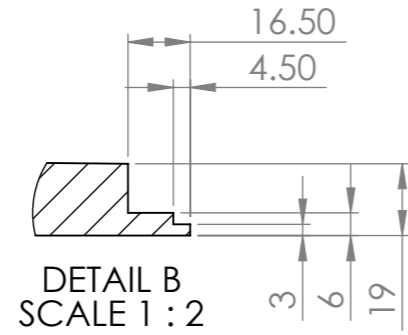

ITEM NO.	PART NUMBER	DESCRIPTION	QTY.
1	244-RH-09-09	Solid Surface Right Handed 900x900 Rear Outlet	1

 Wet Area Solutions (Aust) Pty Ltd 5 Kim Court North Geelong VIC 3215 Phone: (03) 9034 1011 Email: sales@wetareas.com.au Website: www.wetareas.com.au	Material: Solid Surface	DO NOT SCALE DRAWING		REVISION 1.0
	Part Number: 244-RH-09-09	TITLE: Solid Surface Right Handed 900x900 Top View		
	UNLESS OTHERWISE SPECIFIED: DIMENSIONS ARE IN MILLIMETERS SURFACE FINISH: TOLERANCES: 5mm	SIZE A3	DWG NO. 1 of 2	SCALE:1:10 PAGE: 1
	Draw and prepared by			
	NAME	SIGNATURE	DATE	
	Jason Duong		04/03/2020	

ITEM NO.	PART NUMBER	DESCRIPTION	QTY.
1	244-RH-09-09	Solid Surface Right Handed 900x900 Rear Outlet	1

BOTTOM VIEW

 Wet Area Solutions (Aust) Pty Ltd 5 Kim Court North Geelong VIC 3215 Phone: (03) 9034 1011 Email: sales@wetareas.com.au Website: www.wetareas.com.au	Material: Solid Surface	DO NOT SCALE DRAWING	REVISION 1.0	
	Part Number: 244-RH-09-09	TITLE: Solid Surface Right Handed 900x900 Bottom View		
	UNLESS OTHERWISE SPECIFIED: DIMENSIONS ARE IN MILLIMETERS SURFACE FINISH: TOLERANCES: 5mm	SIZE A3	DWG NO. 2 of 2	SCALE:1:10 PAGE: 2
	Draw and prepared by			
	NAME	SIGNATURE	DATE	
	Jason Duong		04/03/2020	