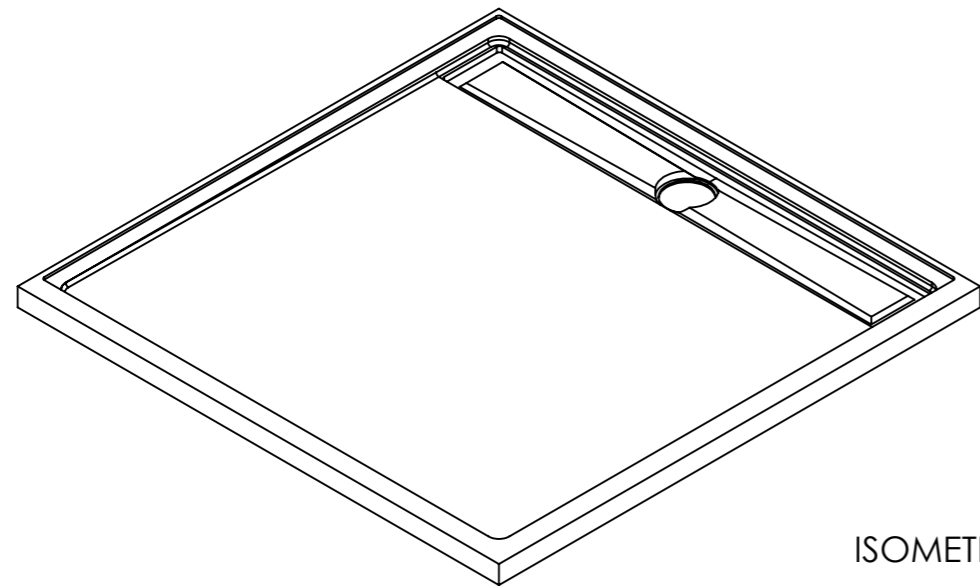

ITEM NO.	PART NUMBER	DESCRIPTION	QTY.
1	244-RH-09-09	Solid Surface Right Handed 900x900 Rear Outlet	1

 Wet Area Solutions (Aust) Pty Ltd 5 Kim Court North Geelong VIC 3215 Phone: (03) 9034 1011 Email: sales@wetareas.com.au Website: www.wetareas.com.au	Material: Solid Surface	DO NOT SCALE DRAWING		REVISION 1.0
	Part Number: 244-RH-09-09	TITLE: Solid Surface Right Handed 900x900 Top View		
	UNLESS OTHERWISE SPECIFIED: DIMENSIONS ARE IN MILLIMETERS SURFACE FINISH: TOLERANCES: 5mm	SIZE A3	DWG NO. 1 of 2	SCALE:1:10 PAGE: 1
	Draw and prepared by			
	NAME	SIGNATURE	DATE	
	Jason Duong		04/03/2020	

ITEM NO.	PART NUMBER	DESCRIPTION	QTY.
1	244-RH-09-09	Solid Surface Right Handed 900x900 Rear Outlet	1

BOTTOM VIEW

 Wet Area Solutions (Aust) Pty Ltd 5 Kim Court North Geelong VIC 3215 Phone: (03) 9034 1011 Email: sales@wetareas.com.au Website: www.wetareas.com.au	Material: Solid Surface	DO NOT SCALE DRAWING	REVISION 1.0	
	Part Number: 244-RH-09-09	TITLE: Solid Surface Right Handed 900x900 Bottom View		
	UNLESS OTHERWISE SPECIFIED: DIMENSIONS ARE IN MILLIMETERS SURFACE FINISH: TOLERANCES: 5mm	SIZE A3	DWG NO. 2 of 2	SCALE:1:10 PAGE: 2
	Draw and prepared by			
	NAME	SIGNATURE	DATE	
	Jason Duong		04/03/2020	