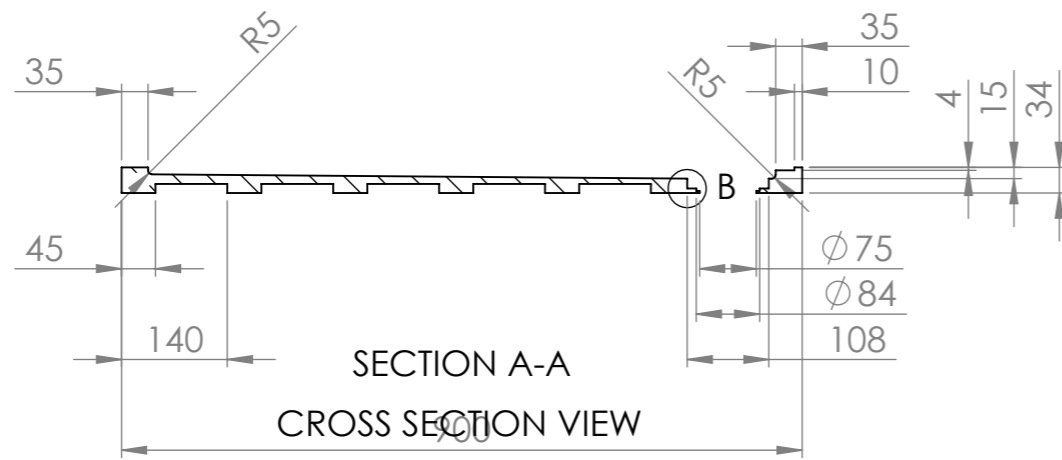

ITEM NO.	PART NUMBER	DESCRIPTION	QTY.
1	244-RH-09-09	Solid Surface Right Handed 900x900 Rear Outlet	1

 Wet Area Solutions (Aust) Pty Ltd 5 Kim Court North Geelong VIC 3215 Phone: (03) 9034 1011 Email: sales@wetareas.com.au Website: www.wetareas.com.au	Material: Solid Surface	DO NOT SCALE DRAWING		REVISION 1.0
	Part Number: 244-RH-09-09	TITLE: Solid Surface Right Handed 900x900 Top View		
	UNLESS OTHERWISE SPECIFIED: DIMENSIONS ARE IN MILLIMETERS SURFACE FINISH: TOLERANCES: 5mm	SIZE A3	DWG NO. 1 of 2	SCALE:1:10 PAGE: 1
	Draw and prepared by			
	NAME	SIGNATURE	DATE	
	Jason Duong		04/03/2020	

ITEM NO.	PART NUMBER	DESCRIPTION	QTY.
1	244-RH-09-09	Solid Surface Right Handed 900x900 Rear Outlet	1

BOTTOM VIEW

 Wet Area Solutions (Aust) Pty Ltd 5 Kim Court North Geelong VIC 3215 Phone: (03) 9034 1011 Email: sales@wetareas.com.au Website: www.wetareas.com.au	Material: Solid Surface	DO NOT SCALE DRAWING	REVISION 1.0	
	Part Number: 244-RH-09-09	TITLE: Solid Surface Right Handed 900x900 Bottom View		
	UNLESS OTHERWISE SPECIFIED: DIMENSIONS ARE IN MILLIMETERS SURFACE FINISH: TOLERANCES: 5mm	SIZE A3	DWG NO. 2 of 2	SCALE:1:10 PAGE: 2
	Draw and prepared by			
	NAME	SIGNATURE	DATE	
	Jason Duong		04/03/2020	