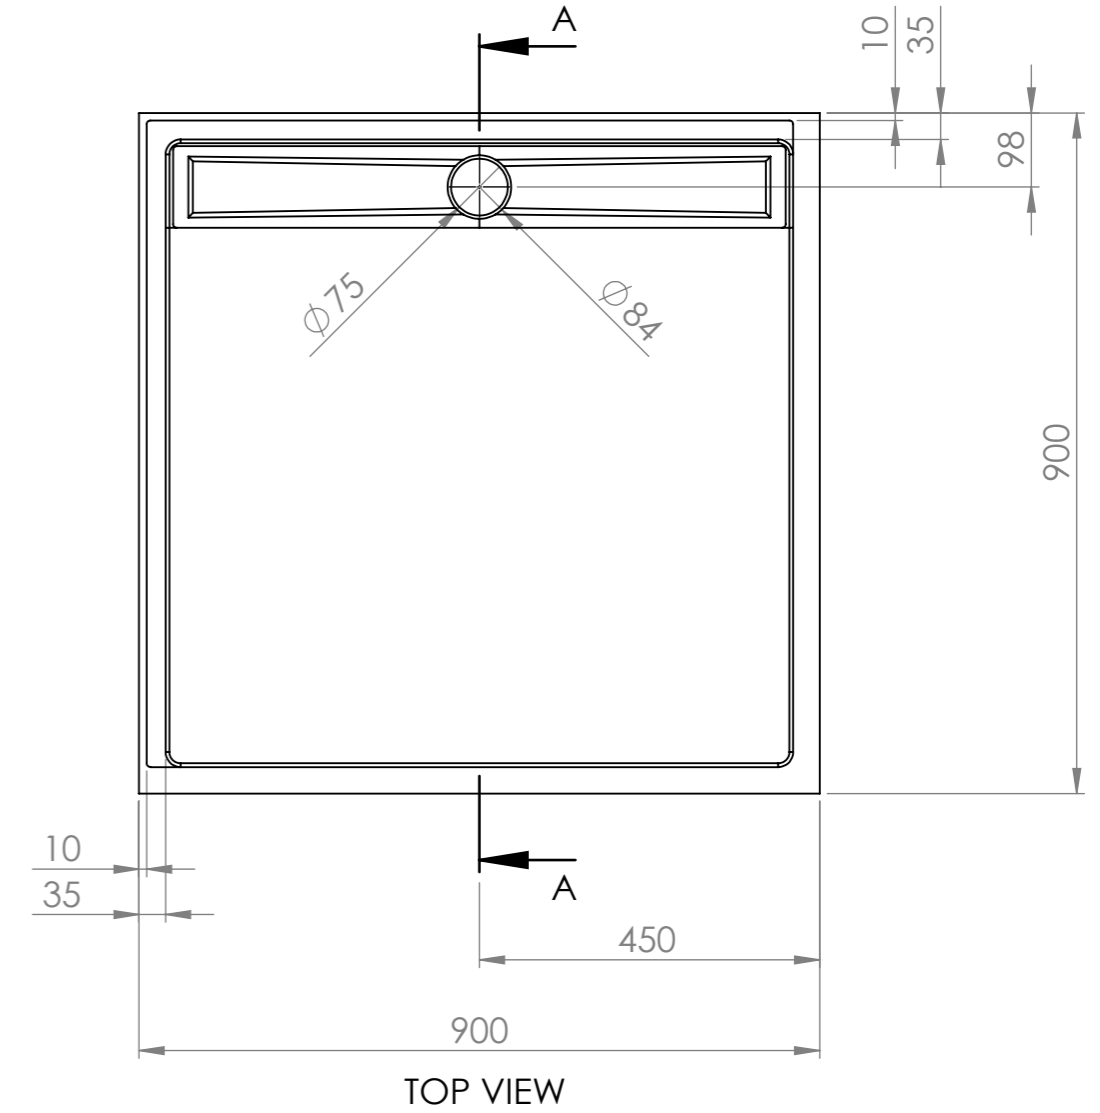

ITEM NO.	PART NUMBER	DESCRIPTION	QTY.
1	244-RH-09-09	Solid Surface Right Handed 900x900 Rear Outlet	1

 Wet Area Solutions (Aust) Pty Ltd 5 Kim Court North Geelong VIC 3215 Phone: (03) 9034 1011 Email: sales@wetareas.com.au Website: www.wetareas.com.au	Material: Solid Surface	DO NOT SCALE DRAWING		REVISION 1.0
	Part Number: 244-RH-09-09	TITLE: Solid Surface Right Handed 900x900 Top View		
	UNLESS OTHERWISE SPECIFIED: DIMENSIONS ARE IN MILLIMETERS SURFACE FINISH: TOLERANCES: 5mm	SIZE A3	DWG NO. 1 of 2	SCALE:1:10 PAGE: 1
	Draw and prepared by			
	NAME	SIGNATURE	DATE	
	Jason Duong		04/03/2020	

ITEM NO.	PART NUMBER	DESCRIPTION	QTY.
1	244-RH-09-09	Solid Surface Right Handed 900x900 Rear Outlet	1

BOTTOM VIEW

 Wet Area Solutions (Aust) Pty Ltd 5 Kim Court North Geelong VIC 3215 Phone: (03) 9034 1011 Email: sales@wetareas.com.au Website: www.wetareas.com.au	Material: Solid Surface	DO NOT SCALE DRAWING	REVISION 1.0	
	Part Number: 244-RH-09-09	TITLE: Solid Surface Right Handed 900x900 Bottom View		
	UNLESS OTHERWISE SPECIFIED: DIMENSIONS ARE IN MILLIMETERS SURFACE FINISH: TOLERANCES: 5mm	SIZE A3	DWG NO. 2 of 2	SCALE:1:10 PAGE: 2
	Draw and prepared by			
	NAME	SIGNATURE	DATE	
	Jason Duong		04/03/2020	