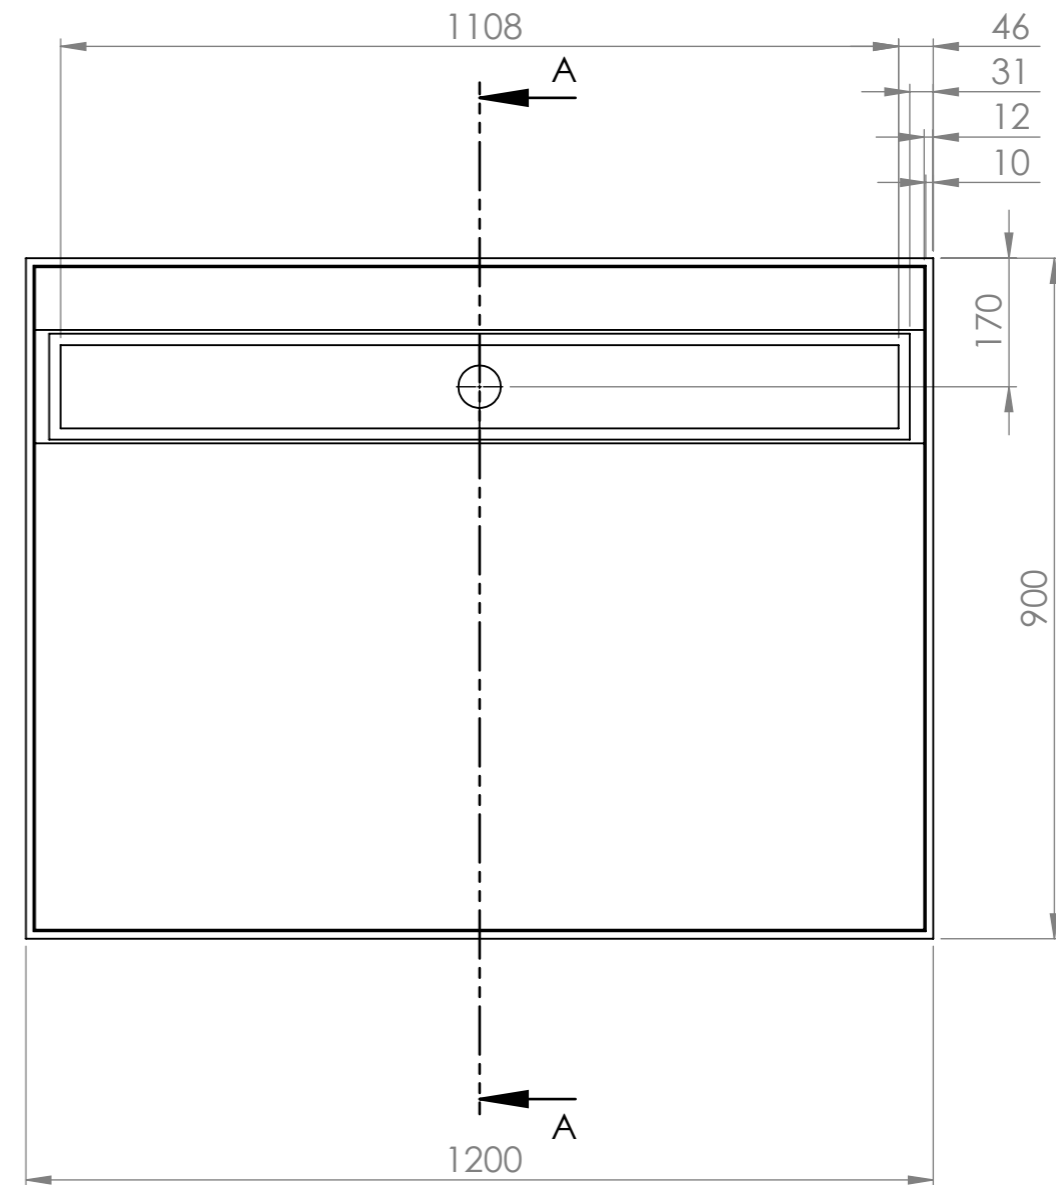

ITEM NO.	PART NUMBER	DESCRIPTION	QTY.
1	144-RO-12-09	Tile-Over Tray 1200 x 900 Channel Outlet (4 Sided)	1

DETAIL A
SCALE 1 : 2

CROSS SECTION VIEW

ISOMETRIC VIEW

TOP VIEW

 Wet Area Solutions (Aust) Pty Ltd 5 Kim Court North Geelong VIC 3215 Phone: (03) 9034 1011 Email: sales@wetareas.com.au Website: www.wetareas.com.au	Material: High Density Polyurethane	DO NOT SCALE DRAWING		REVISION 1.4
	Part Number: 144-RO-12-09	TITLE: Tile-Over Tray 1200 x 900 Channel Outlet (4 Sided)		
UNLESS OTHERWISE SPECIFIED: DIMENSIONS ARE IN MILLIMETERS SURFACE FINISH: TOLERANCES: 5mm ALL FILLETS 2mm UNLESS SPECIFIED	DRAW AND PREPARED BY: NAME: Jason Duong SIGNATURE: [Signature] DATE: 19/12/2019	SIZE: A3	DWG NO.: 15 of 15	SCALE: 1:10 PAGE: 15