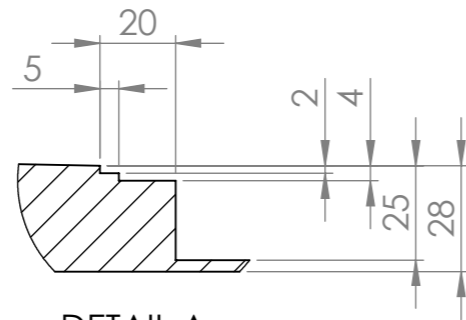

ITEM NO.	PART NUMBER	DESCRIPTION	QTY.
1	144-RO-12-09	Tile-Over Tray 1200 x 900 Channel Outlet (4 Sided)	1

DETAIL A
SCALE 1 : 2

CROSS SECTION VIEW

ISOMETRIC VIEW

TOP VIEW

 Wet Area Solutions (Aust) Pty Ltd 5 Kim Court North Geelong VIC 3215 Phone: (03) 9034 1011 Email: sales@wetareas.com.au Website: www.wetareas.com.au	Material: High Density Polyurethane	DO NOT SCALE DRAWING		REVISION 1.4
	Part Number: 144-RO-12-09	TITLE: Tile-Over Tray 1200 x 900 Channel Outlet (4 Sided)		
UNLESS OTHERWISE SPECIFIED: DIMENSIONS ARE IN MILLIMETERS SURFACE FINISH: TOLERANCES: 5mm ALL FILLETS 2mm UNLESS SPECIFIED	DRAW AND PREPARED BY: NAME: Jason Duong SIGNATURE: [Signature] DATE: 19/12/2019	SIZE: A3	DWG NO.: 15 of 15	SCALE: 1:10 PAGE: 15