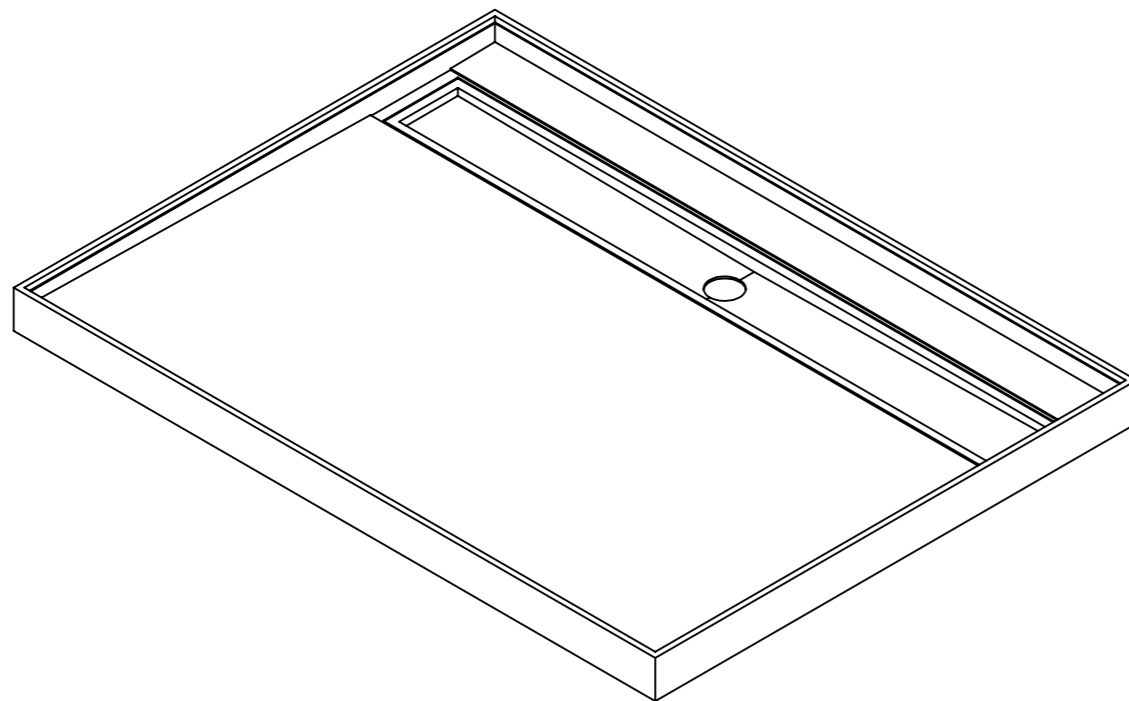

ITEM NO.	PART NUMBER	DESCRIPTION	QTY.
1	144-RO-12-09	Tile-Over Tray 1200 x 900 Channel Outlet (4 Sided)	1

DETAIL A
SCALE 1 : 2

CROSS SECTION VIEW

ISOMETRIC VIEW

TOP VIEW

 Wet Area Solutions (Aust) Pty Ltd 5 Kim Court North Geelong VIC 3215 Phone: (03) 9034 1011 Email: sales@wetareas.com.au Website: www.wetareas.com.au	Material: High Density Polyurethane	DO NOT SCALE DRAWING		REVISION 1.4
	Part Number: 144-RO-12-09	TITLE: Tile-Over Tray 1200 x 900 Channel Outlet (4 Sided)		
UNLESS OTHERWISE SPECIFIED: DIMENSIONS ARE IN MILLIMETERS SURFACE FINISH: TOLERANCES: 5mm ALL FILLETS 2mm UNLESS SPECIFIED	DRAW AND PREPARED BY: NAME: Jason Duong SIGNATURE: [Signature] DATE: 19/12/2019	SIZE: A3	DWG NO.: 15 of 15	SCALE: 1:10 PAGE: 15