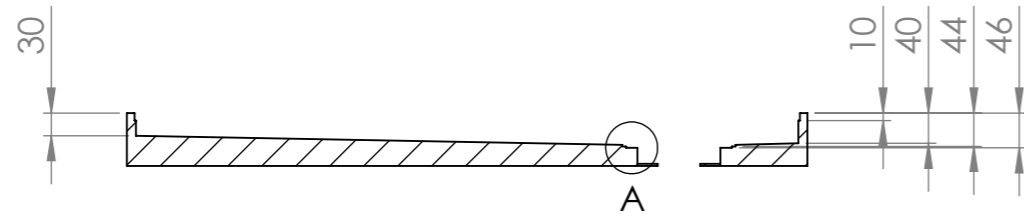

ITEM NO.	PART NUMBER	DESCRIPTION	QTY.
1	144-RO-12-09	Tile-Over Tray 1200 x 900 Channel Outlet (4 Sided)	1

DETAIL A
SCALE 1 : 2

CROSS SECTION VIEW

ISOMETRIC VIEW

TOP VIEW

 Wet Area Solutions (Aust) Pty Ltd 5 Kim Court North Geelong VIC 3215 Phone: (03) 9034 1011 Email: sales@wetareas.com.au Website: www.wetareas.com.au	Material: High Density Polyurethane	DO NOT SCALE DRAWING		REVISION 1.4
	Part Number: 144-RO-12-09	TITLE: Tile-Over Tray 1200 x 900 Channel Outlet (4 Sided)		
UNLESS OTHERWISE SPECIFIED: DIMENSIONS ARE IN MILLIMETERS SURFACE FINISH: TOLERANCES: 5mm ALL FILLETS 2mm UNLESS SPECIFIED	DRAW AND PREPARED BY: NAME: Jason Duong SIGNATURE: [Signature] DATE: 19/12/2019	SIZE: A3	DWG NO.: 15 of 15	SCALE: 1:10 PAGE: 15