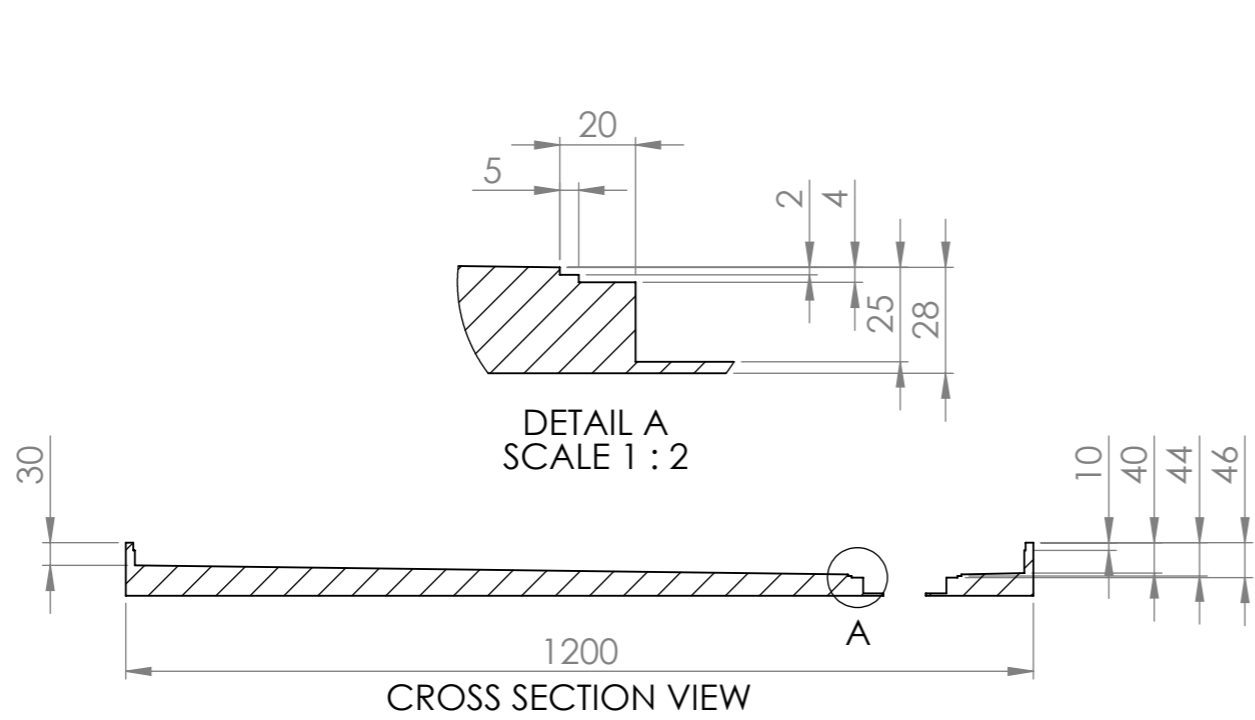

ITEM NO.	PART NUMBER	DESCRIPTION	QTY.
1	144-RO-09-12	Tile-Over Tray 900 x 1200 Channel Outlet (4 Sided)	1

 Wet Area Solutions (Aust) Pty Ltd 5 Kim Court North Geelong VIC 3215 Phone: (03) 9034 1011 Email: sales@wetareas.com.au Website: www.wetareas.com.au	Material: High Density Polyurethane	DO NOT SCALE DRAWING		REVISION 1.4
	Part Number: 144-RO-09-12	TITLE: Tile-Over Tray 900 x 1200 Channel Outlet (4 Sided)		
	<small>UNLESS OTHERWISE SPECIFIED: DIMENSIONS ARE IN MILLIMETERS SURFACE FINISH: TOLERANCES: 5mm ALL FILLETS 2mm UNLESS SPECIFIED</small>	SIZE A3	DWG NO. 14 of 15	SCALE:1:10 PAGE: 14
	Draw and prepared by			
NAME Jason Duong	SIGNATURE	DATE 19/12/2019		