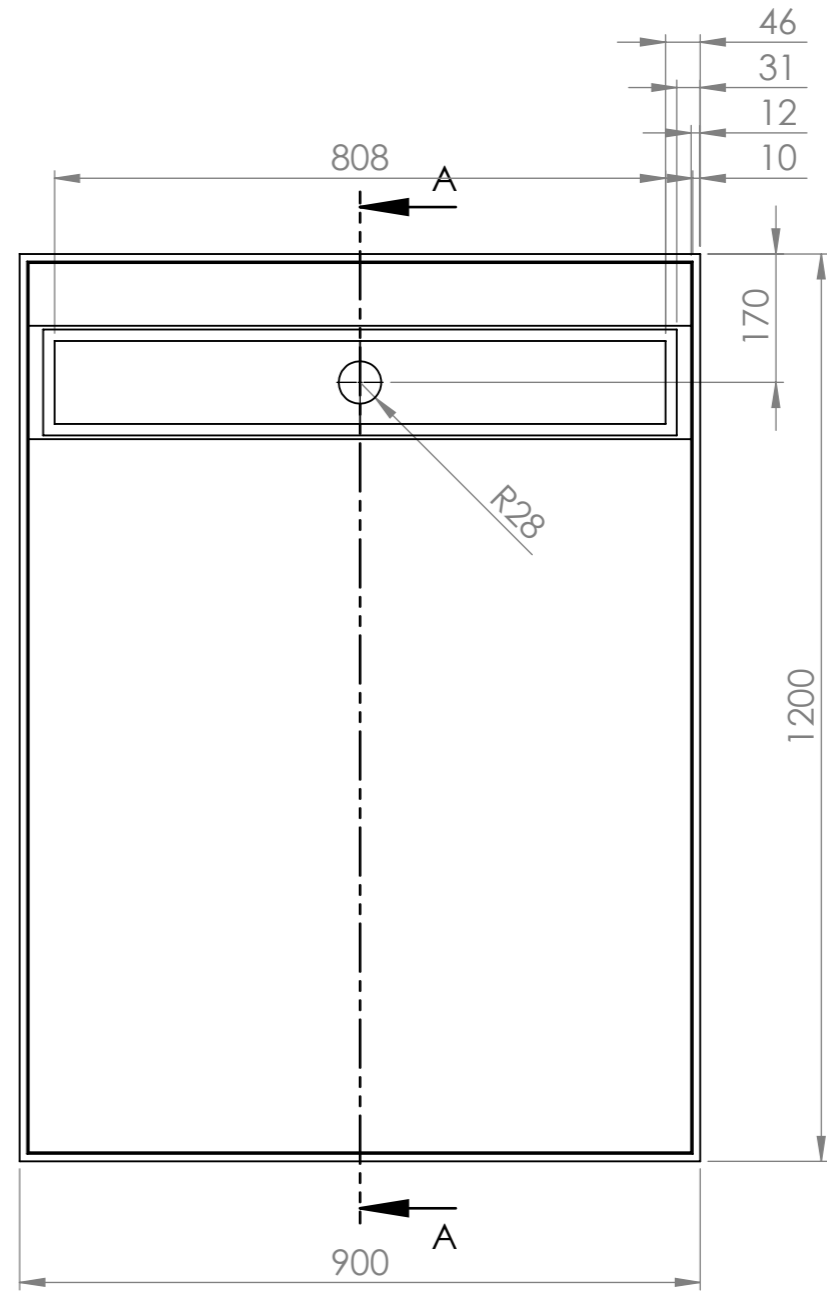

ITEM NO.	PART NUMBER	DESCRIPTION	QTY.
1	144-RO-09-12	Tile-Over Tray 900 x 1200 Channel Outlet (4 Sided)	1

 Wet Area Solutions (Aust) Pty Ltd 5 Kim Court North Geelong VIC 3215 Phone: (03) 9034 1011 Email: sales@wetareas.com.au Website: www.wetareas.com.au	Material: High Density Polyurethane	DO NOT SCALE DRAWING		REVISION 1.4
	Part Number: 144-RO-09-12	TITLE: Tile-Over Tray 900 x 1200 Channel Outlet (4 Sided)		
	<small>UNLESS OTHERWISE SPECIFIED: DIMENSIONS ARE IN MILLIMETERS SURFACE FINISH: TOLERANCES: 5mm ALL FILLETS 2mm UNLESS SPECIFIED</small>	SIZE A3	DWG NO. 14 of 15	SCALE:1:10 PAGE: 14
	Draw and prepared by			
NAME Jason Duong	SIGNATURE	DATE 19/12/2019		