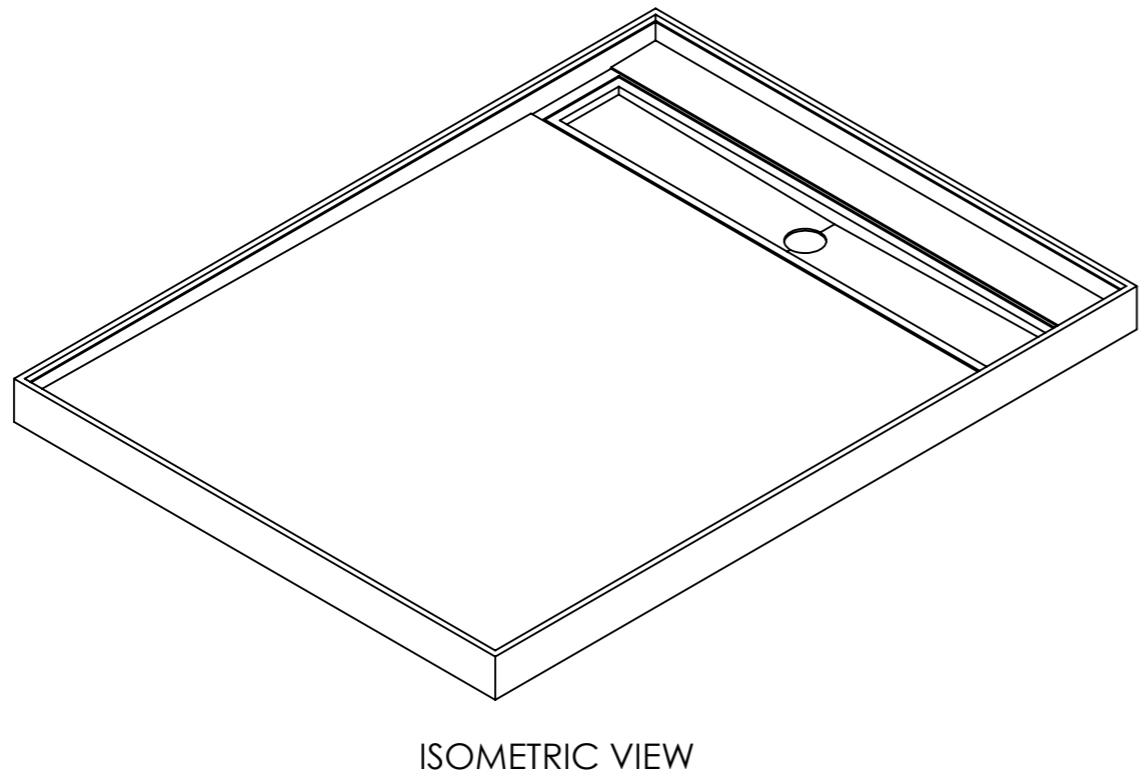

ITEM NO.	PART NUMBER	DESCRIPTION	QTY.
1	144-RO-09-12	Tile-Over Tray 900 x 1200 Channel Outlet (4 Sided)	1

 Wet Area Solutions (Aust) Pty Ltd 5 Kim Court North Geelong VIC 3215 Phone: (03) 9034 1011 Email: sales@wetareas.com.au Website: www.wetareas.com.au	Material: High Density Polyurethane	DO NOT SCALE DRAWING		REVISION 1.4
	Part Number: 144-RO-09-12	TITLE: Tile-Over Tray 900 x 1200 Channel Outlet (4 Sided)		
	<small>UNLESS OTHERWISE SPECIFIED: DIMENSIONS ARE IN MILLIMETERS SURFACE FINISH: TOLERANCES: 5mm ALL FILLETS 2mm UNLESS SPECIFIED</small>	SIZE A3	DWG NO. 14 of 15	SCALE:1:10 PAGE: 14
	Draw and prepared by			
NAME Jason Duong	SIGNATURE	DATE 19/12/2019		