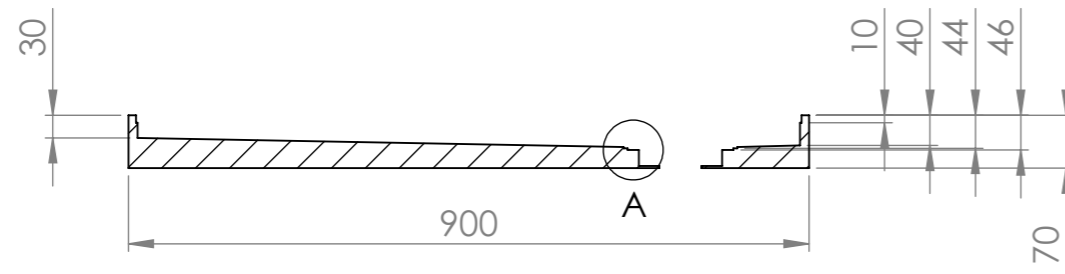

ITEM NO.	PART NUMBER	DESCRIPTION	QTY.
1	144-RO-09-09	Tile-Over Tray 900 x 900 Channel Outlet (4 Sided)	1

 Wet Area Solutions (Aust) Pty Ltd 5 Kim Court North Geelong VIC 3215  Phone: (03) 9034 1011 Email: sales@wetareas.com.au Website: www.wetareas.com.au	Material: High Density Polyurethane	DO NOT SCALE DRAWING		REVISION 1.4	
	Part Number: 144-RO-09-09	TITLE: Tile-Over Tray 900 x 900 Channel Outlet (4 Sided)			
	UNLESS OTHERWISE SPECIFIED: DIMENSIONS ARE IN MILLIMETERS SURFACE FINISH: TOLERANCES: 5mm ALL FILLETS 2mm UNLESS SPECIFIED	SIZE A3	DWG NO. 13 of 15	SCALE:1:10	PAGE: 13
	Draw and prepared by				
	NAME	SIGNATURE	DATE		
	Jason Duong		19/12/2019		