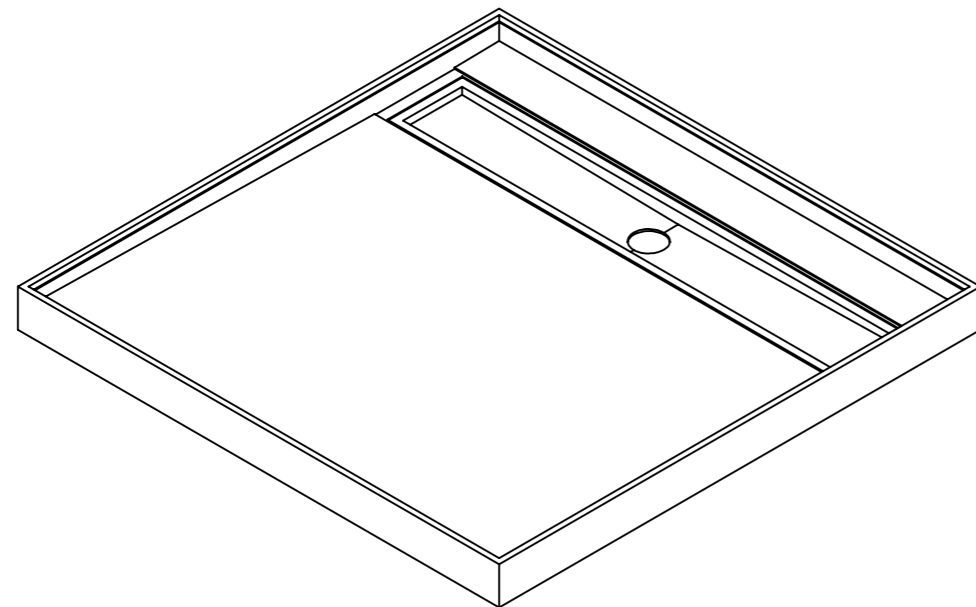

ITEM NO.	PART NUMBER	DESCRIPTION	QTY.
1	144-RO-09-09	Tile-Over Tray 900 x 900 Channel Outlet (4 Sided)	1

 Wet Area Solutions (Aust) Pty Ltd 5 Kim Court North Geelong VIC 3215  Phone: (03) 9034 1011 Email: sales@wetareas.com.au Website: www.wetareas.com.au	Material: High Density Polyurethane	DO NOT SCALE DRAWING		REVISION 1.4	
	Part Number: 144-RO-09-09	TITLE: Tile-Over Tray 900 x 900 Channel Outlet (4 Sided)			
	UNLESS OTHERWISE SPECIFIED: DIMENSIONS ARE IN MILLIMETERS SURFACE FINISH: TOLERANCES: 5mm ALL FILLETS 2mm UNLESS SPECIFIED	SIZE A3	DWG NO. 13 of 15	SCALE:1:10	PAGE: 13
	Draw and prepared by				
	NAME	SIGNATURE	DATE		
	Jason Duong		19/12/2019		