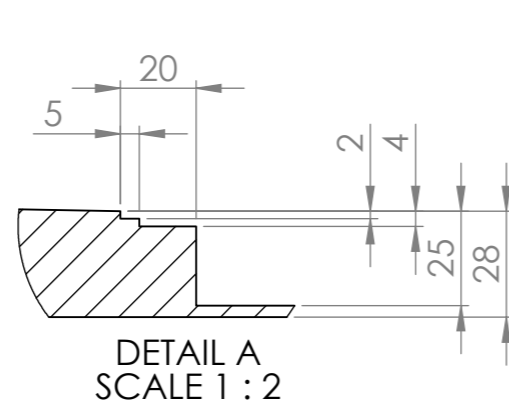

ITEM NO.	PART NUMBER	DESCRIPTION	QTY.
1	144-RO-09-09	Tile-Over Tray 900 x 900 Channel Outlet (4 Sided)	1

 Wet Area Solutions (Aust) Pty Ltd 5 Kim Court North Geelong VIC 3215  Phone: (03) 9034 1011 Email: sales@wetareas.com.au Website: www.wetareas.com.au	Material: High Density Polyurethane	DO NOT SCALE DRAWING		REVISION 1.4	
	Part Number: 144-RO-09-09	TITLE: Tile-Over Tray 900 x 900 Channel Outlet (4 Sided)			
	UNLESS OTHERWISE SPECIFIED: DIMENSIONS ARE IN MILLIMETERS SURFACE FINISH: TOLERANCES: 5mm ALL FILLETS 2mm UNLESS SPECIFIED	SIZE A3	DWG NO. 13 of 15	SCALE:1:10	PAGE: 13
	Draw and prepared by				
	NAME	SIGNATURE	DATE		
	Jason Duong		19/12/2019		