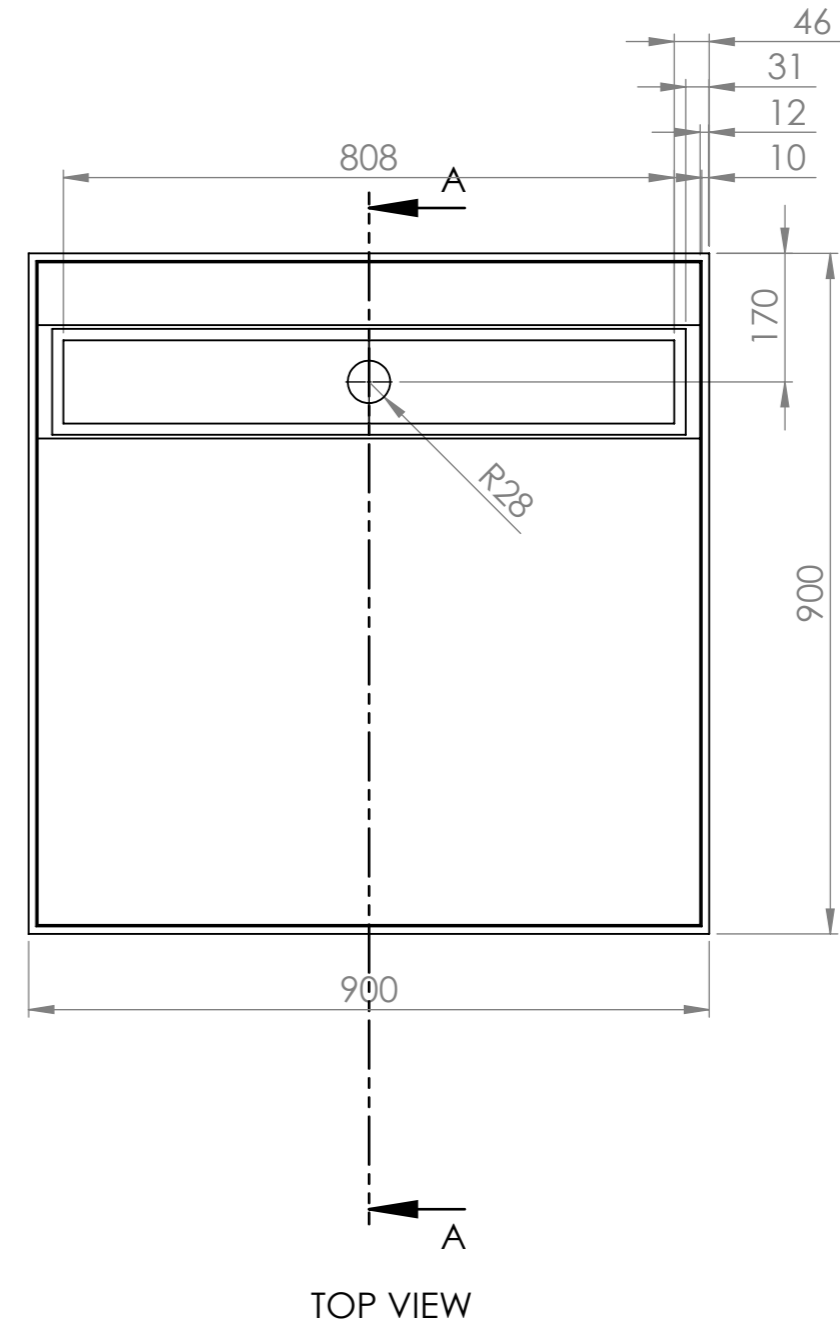

ITEM NO.	PART NUMBER	DESCRIPTION	QTY.
1	144-RO-09-09	Tile-Over Tray 900 x 900 Channel Outlet (4 Sided)	1

 Wet Area Solutions (Aust) Pty Ltd 5 Kim Court North Geelong VIC 3215  Phone: (03) 9034 1011 Email: sales@wetareas.com.au Website: www.wetareas.com.au	Material: High Density Polyurethane	DO NOT SCALE DRAWING		REVISION 1.4	
	Part Number: 144-RO-09-09	TITLE: Tile-Over Tray 900 x 900 Channel Outlet (4 Sided)			
	UNLESS OTHERWISE SPECIFIED: DIMENSIONS ARE IN MILLIMETERS SURFACE FINISH: TOLERANCES: 5mm ALL FILLETS 2mm UNLESS SPECIFIED	SIZE A3	DWG NO. 13 of 15	SCALE:1:10	PAGE: 13
	Draw and prepared by				
	NAME	SIGNATURE	DATE		
	Jason Duong		19/12/2019		