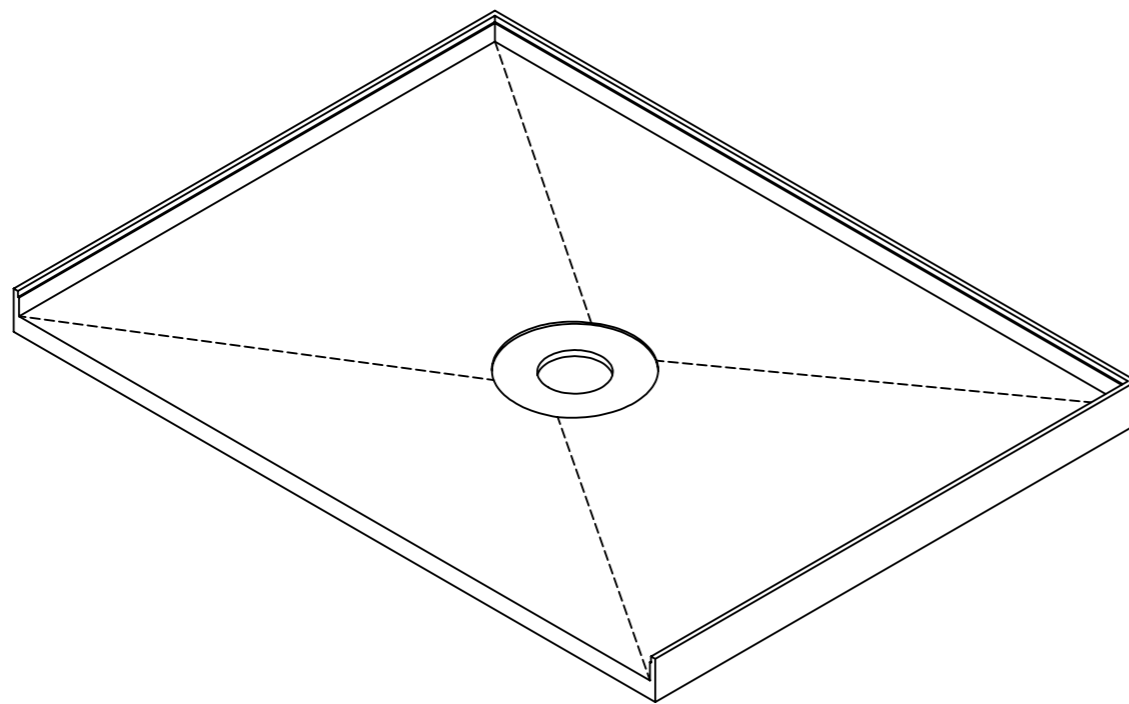

ITEM NO.	PART NUMBER	DESCRIPTION	QTY.
1	103-CO-12-09	Tile-Over Tray 1200 x 900 Centre Outlet (3 Sided)	1

SECTION A-A
CROSS SECTION VIEW

ISOMETRIC VIEW

TOP VIEW

 Wet Area Solutions (Aust) Pty Ltd 5 Kim Court North Geelong VIC 3215 Phone: (03) 9034 1011 Email: sales@wetareas.com.au Website: www.wetareas.com.au	Material: High Density Polyurethane	DO NOT SCALE DRAWING		REVISION 1.3
	Part Number: 103-CO-12-09	TITLE: Tile-Over Tray 1200 x 900 Centre Outlet (3 Sided)		
	<small>UNLESS OTHERWISE SPECIFIED: DIMENSIONS ARE IN MILLIMETERS SURFACE FINISH: TOLERANCES: 5mm ALL FILLETS 2mm UNLESS SPECIFIED</small>	SIZE A3	DWG NO. 3 of 15	SCALE: 1:10 PAGE: 3
	Draw and prepared by NAME SIGNATURE DATE Jason Duong	This drawing and design belongs to Wet Areas Patent (prov.) 2012904805		