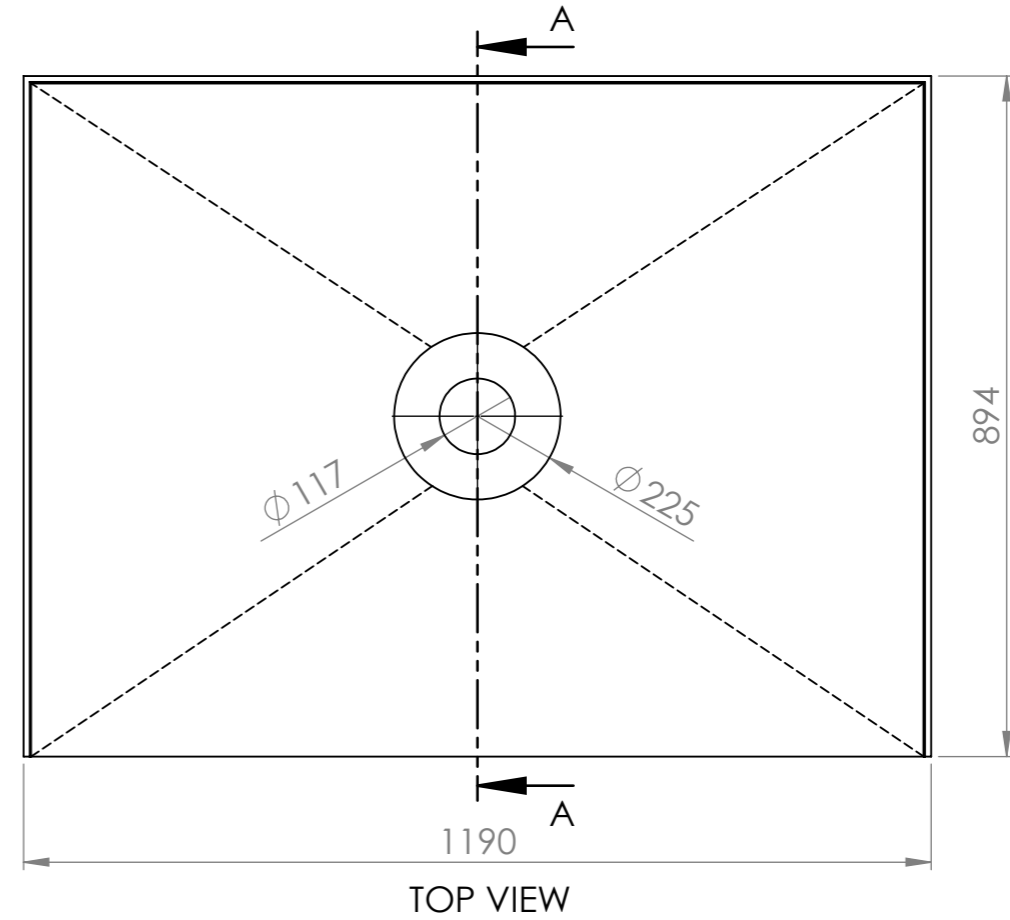

ITEM NO.	PART NUMBER	DESCRIPTION	QTY.
1	103-CO-12-09	Tile-Over Tray 1200 x 900 Centre Outlet (3 Sided)	1

SECTION A-A
CROSS SECTION VIEW

ISOMETRIC VIEW

TOP VIEW

 Wet Area Solutions (Aust) Pty Ltd 5 Kim Court North Geelong VIC 3215 Phone: (03) 9034 1011 Email: sales@wetareas.com.au Website: www.wetareas.com.au	Material: High Density Polyurethane	DO NOT SCALE DRAWING		REVISION 1.3
	Part Number: 103-CO-12-09	TITLE: Tile-Over Tray 1200 x 900 Centre Outlet (3 Sided)		
	<small>UNLESS OTHERWISE SPECIFIED: DIMENSIONS ARE IN MILLIMETERS SURFACE FINISH: TOLERANCES: 5mm ALL FILLETS 2mm UNLESS SPECIFIED</small>	SIZE A3	DWG NO. 3 of 15	SCALE: 1:10 PAGE: 3
	Draw and prepared by NAME SIGNATURE DATE Jason Duong	This drawing and design belongs to Wet Areas Patent (prov.) 2012904805		