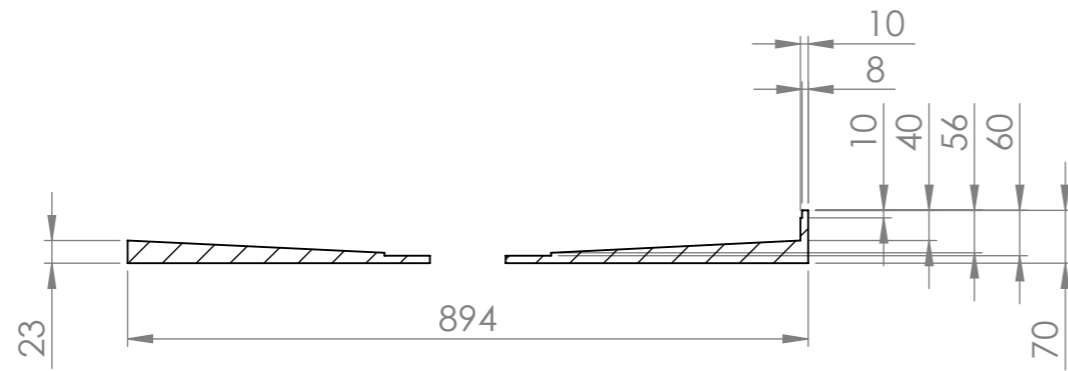

ITEM NO.	PART NUMBER	DESCRIPTION	QTY.
1	103-CO-12-09	Tile-Over Tray 1200 x 900 Centre Outlet (3 Sided)	1

SECTION A-A
CROSS SECTION VIEW

ISOMETRIC VIEW

TOP VIEW

 Wet Area Solutions (Aust) Pty Ltd 5 Kim Court North Geelong VIC 3215 Phone: (03) 9034 1011 Email: sales@wetareas.com.au Website: www.wetareas.com.au	Material: High Density Polyurethane	DO NOT SCALE DRAWING		REVISION 1.3
	Part Number: 103-CO-12-09	TITLE: Tile-Over Tray 1200 x 900 Centre Outlet (3 Sided)		
	<small>UNLESS OTHERWISE SPECIFIED: DIMENSIONS ARE IN MILLIMETERS SURFACE FINISH: TOLERANCES: 5mm ALL FILLETS 2mm UNLESS SPECIFIED</small>	SIZE A3	DWG NO. 3 of 15	SCALE: 1:10 PAGE: 3
	Draw and prepared by NAME SIGNATURE DATE Jason Duong	This drawing and design belongs to Wet Areas Patent (prov.) 2012904805		