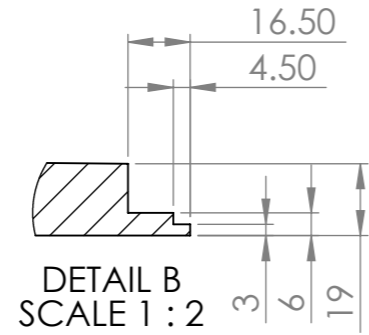

ITEM NO.	PART NUMBER	DESCRIPTION	QTY.
1	244-RO-12-09	Solid Surface 1200x900 Rear Outlet	1

 Wet Area Solutions (Aust) Pty Ltd 5 Kim Court North Geelong VIC 3215 Phone: (03) 9034 1011 Email: sales@wetareas.com.au Website: www.wetareas.com.au	Material: Solid Surface	DO NOT SCALE DRAWING		REVISION 1.0
	Part Number: 244-RO-12-09	TITLE: Solid Surface 1200x900 Rear Outlet Top View		
	UNLESS OTHERWISE SPECIFIED: DIMENSIONS ARE IN MILLIMETERS SURFACE FINISH: TOLERANCES: 5mm	SIZE A3	DWG NO. 1 of 2	SCALE:1:10 PAGE: 1
	Draw and prepared by			
	NAME	SIGNATURE	DATE	
	Jason Duong		29/05/2020	

ITEM NO.	PART NUMBER	DESCRIPTION	QTY.
1	244-RO-12-09	Solid Surface 1200x900 Rear Outlet	1

BOTTOM VIEW

 Wet Area Solutions (Aust) Pty Ltd 5 Kim Court North Geelong VIC 3215 Phone: (03) 9034 1011 Email: sales@wetareas.com.au Website: www.wetareas.com.au	Material: Solid Surface	DO NOT SCALE DRAWING		REVISION 1.0
	Part Number: 244-RO-12-09	TITLE: Solid Surface 1200x900 Rear Outlet Bottom View		
	UNLESS OTHERWISE SPECIFIED: DIMENSIONS ARE IN MILLIMETERS SURFACE FINISH: TOLERANCES: 5mm	SIZE A3	DWG NO. 2 of 2	SCALE:1:10 PAGE: 2
	Draw and prepared by			
	NAME	SIGNATURE	DATE	
	Jason Duong		29/05/2020	