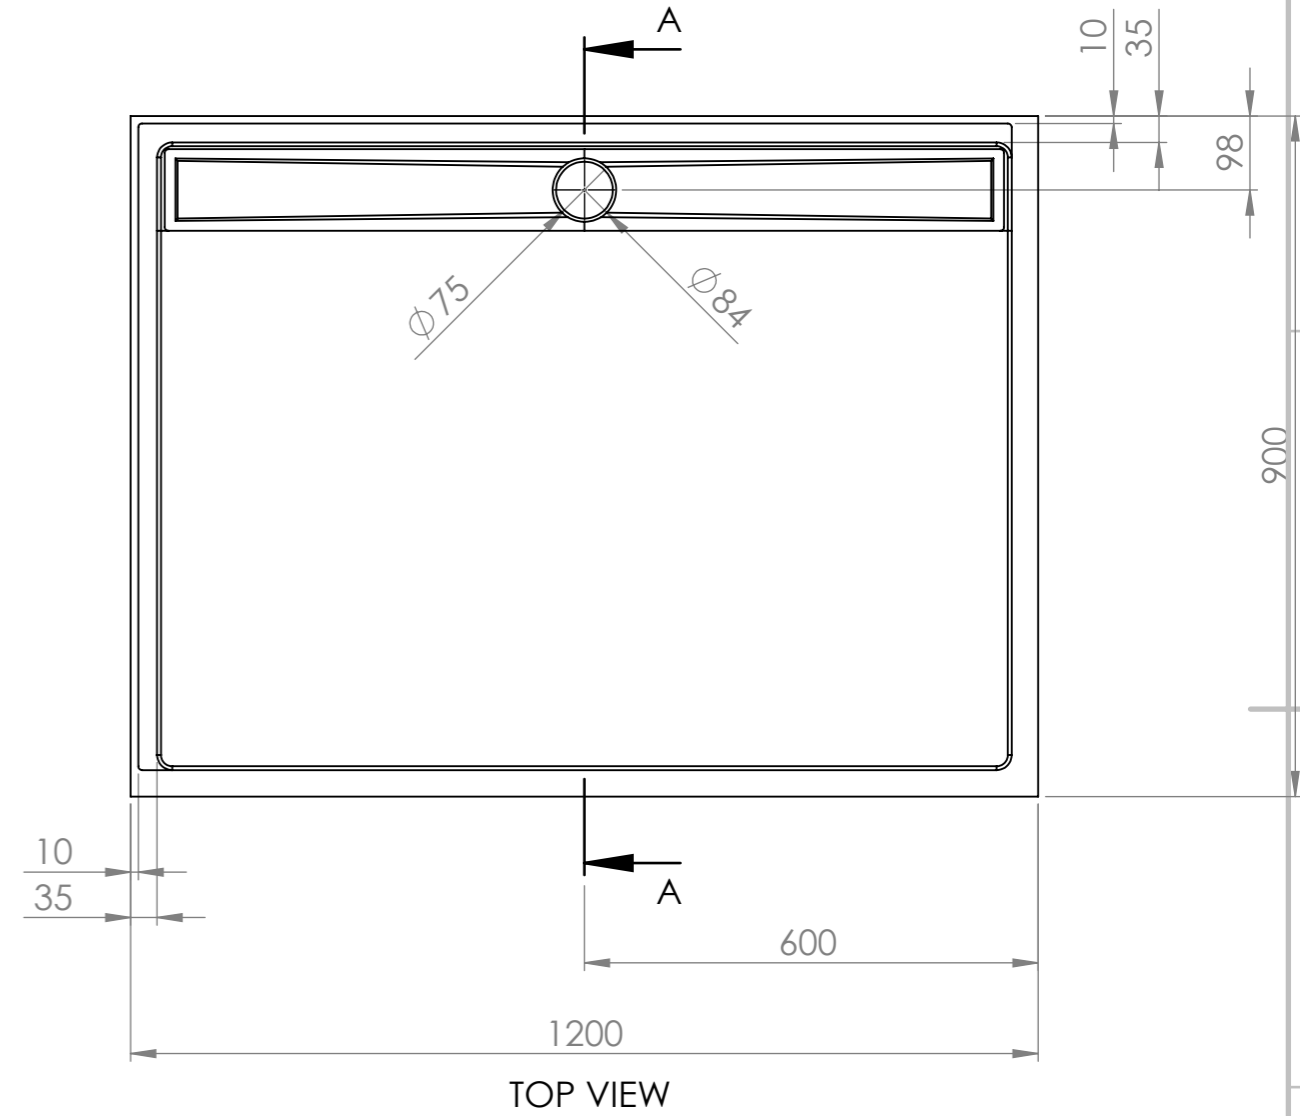

ITEM NO.	PART NUMBER	DESCRIPTION	QTY.
1	244-RO-12-09	Solid Surface 1200x900 Rear Outlet	1

 Wet Area Solutions (Aust) Pty Ltd 5 Kim Court North Geelong VIC 3215 Phone: (03) 9034 1011 Email: sales@wetareas.com.au Website: www.wetareas.com.au	Material: Solid Surface	DO NOT SCALE DRAWING		REVISION 1.0
	Part Number: 244-RO-12-09	TITLE: Solid Surface 1200x900 Rear Outlet Top View		
	UNLESS OTHERWISE SPECIFIED: DIMENSIONS ARE IN MILLIMETERS SURFACE FINISH: TOLERANCES: 5mm	SIZE A3	DWG NO. 1 of 2	SCALE:1:10 PAGE: 1
	Draw and prepared by			
	NAME	SIGNATURE	DATE	
	Jason Duong		29/05/2020	

ITEM NO.	PART NUMBER	DESCRIPTION	QTY.
1	244-RO-12-09	Solid Surface 1200x900 Rear Outlet	1

BOTTOM VIEW

 Wet Area Solutions (Aust) Pty Ltd 5 Kim Court North Geelong VIC 3215 Phone: (03) 9034 1011 Email: sales@wetareas.com.au Website: www.wetareas.com.au	Material: Solid Surface	DO NOT SCALE DRAWING		REVISION 1.0
	Part Number: 244-RO-12-09	TITLE: Solid Surface 1200x900 Rear Outlet Bottom View		
	UNLESS OTHERWISE SPECIFIED: DIMENSIONS ARE IN MILLIMETERS SURFACE FINISH: TOLERANCES: 5mm	SIZE A3	DWG NO. 2 of 2	SCALE:1:10 PAGE: 2
	Draw and prepared by			
	NAME	SIGNATURE	DATE	
	Jason Duong		29/05/2020	