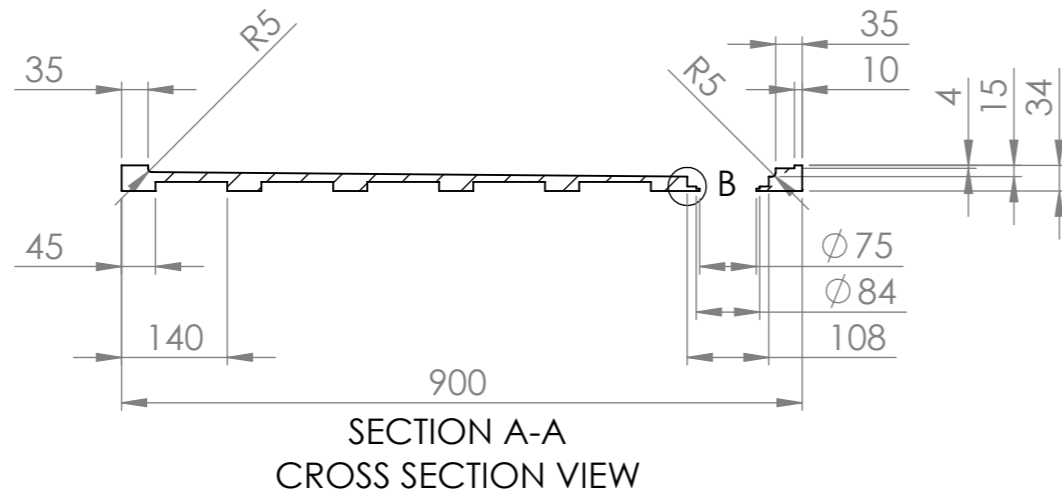

ITEM NO.	PART NUMBER	DESCRIPTION	QTY.
1	244-RO-12-09	Solid Surface 1200x900 Rear Outlet	1

 Wet Area Solutions (Aust) Pty Ltd 5 Kim Court North Geelong VIC 3215 Phone: (03) 9034 1011 Email: sales@wetareas.com.au Website: www.wetareas.com.au	Material: Solid Surface	DO NOT SCALE DRAWING		REVISION 1.0
	Part Number: 244-RO-12-09	TITLE: Solid Surface 1200x900 Rear Outlet Top View		
	UNLESS OTHERWISE SPECIFIED: DIMENSIONS ARE IN MILLIMETERS SURFACE FINISH: TOLERANCES: 5mm	SIZE A3	DWG NO. 1 of 2	SCALE:1:10 PAGE: 1
	Draw and prepared by			
	NAME	SIGNATURE	DATE	
	Jason Duong		29/05/2020	

ITEM NO.	PART NUMBER	DESCRIPTION	QTY.
1	244-RO-12-09	Solid Surface 1200x900 Rear Outlet	1

BOTTOM VIEW

 Wet Area Solutions (Aust) Pty Ltd 5 Kim Court North Geelong VIC 3215 Phone: (03) 9034 1011 Email: sales@wetareas.com.au Website: www.wetareas.com.au	Material: Solid Surface	DO NOT SCALE DRAWING		REVISION 1.0
	Part Number: 244-RO-12-09	TITLE: Solid Surface 1200x900 Rear Outlet Bottom View		
	UNLESS OTHERWISE SPECIFIED: DIMENSIONS ARE IN MILLIMETERS SURFACE FINISH: TOLERANCES: 5mm	SIZE A3	DWG NO. 2 of 2	SCALE:1:10 PAGE: 2
	Draw and prepared by			
	NAME	SIGNATURE	DATE	
	Jason Duong		29/05/2020	