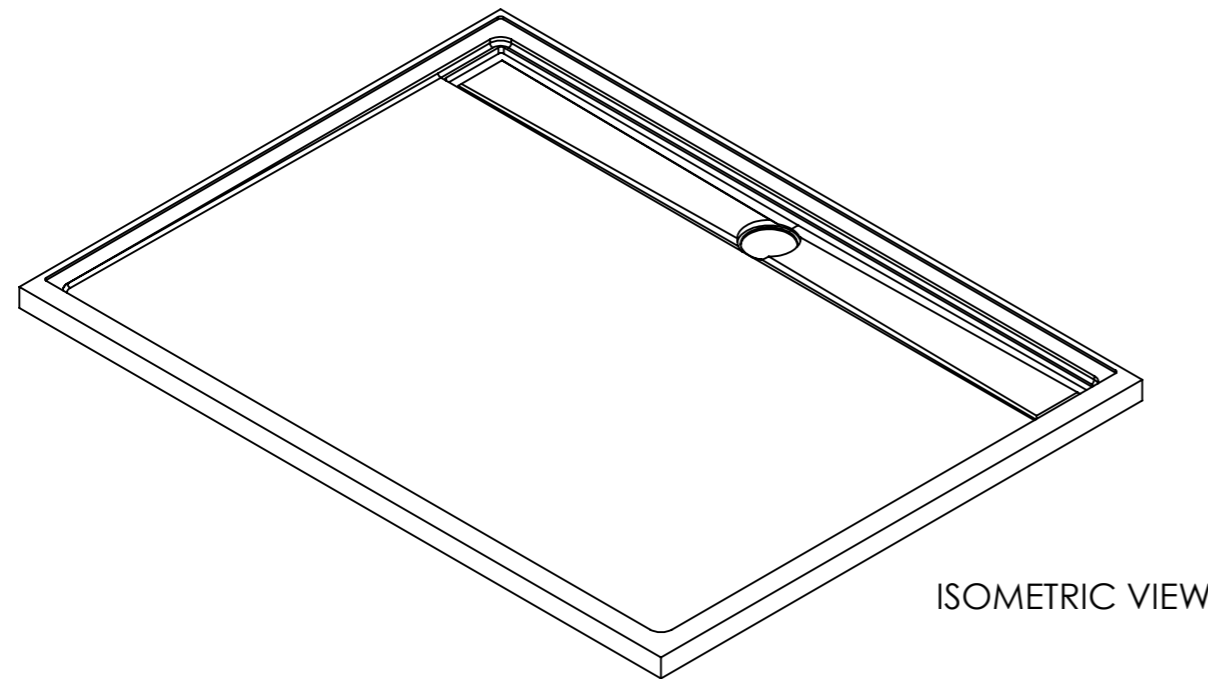

ITEM NO.	PART NUMBER	DESCRIPTION	QTY.
1	244-RO-12-09	Solid Surface 1200x900 Rear Outlet	1

 Wet Area Solutions (Aust) Pty Ltd 5 Kim Court North Geelong VIC 3215 Phone: (03) 9034 1011 Email: sales@wetareas.com.au Website: www.wetareas.com.au	Material: Solid Surface	DO NOT SCALE DRAWING		REVISION 1.0
	Part Number: 244-RO-12-09	TITLE: Solid Surface 1200x900 Rear Outlet Top View		
	UNLESS OTHERWISE SPECIFIED: DIMENSIONS ARE IN MILLIMETERS SURFACE FINISH: TOLERANCES: 5mm	SIZE A3	DWG NO. 1 of 2	SCALE:1:10 PAGE: 1
	Draw and prepared by			
	NAME	SIGNATURE	DATE	
	Jason Duong		29/05/2020	

ITEM NO.	PART NUMBER	DESCRIPTION	QTY.
1	244-RO-12-09	Solid Surface 1200x900 Rear Outlet	1

BOTTOM VIEW

 Wet Area Solutions (Aust) Pty Ltd 5 Kim Court North Geelong VIC 3215 Phone: (03) 9034 1011 Email: sales@wetareas.com.au Website: www.wetareas.com.au	Material: Solid Surface	DO NOT SCALE DRAWING		REVISION 1.0
	Part Number: 244-RO-12-09	TITLE: Solid Surface 1200x900 Rear Outlet Bottom View		
	UNLESS OTHERWISE SPECIFIED: DIMENSIONS ARE IN MILLIMETERS SURFACE FINISH: TOLERANCES: 5mm	SIZE A3	DWG NO. 2 of 2	SCALE:1:10 PAGE: 2
	Draw and prepared by			
	NAME	SIGNATURE	DATE	
	Jason Duong		29/05/2020	