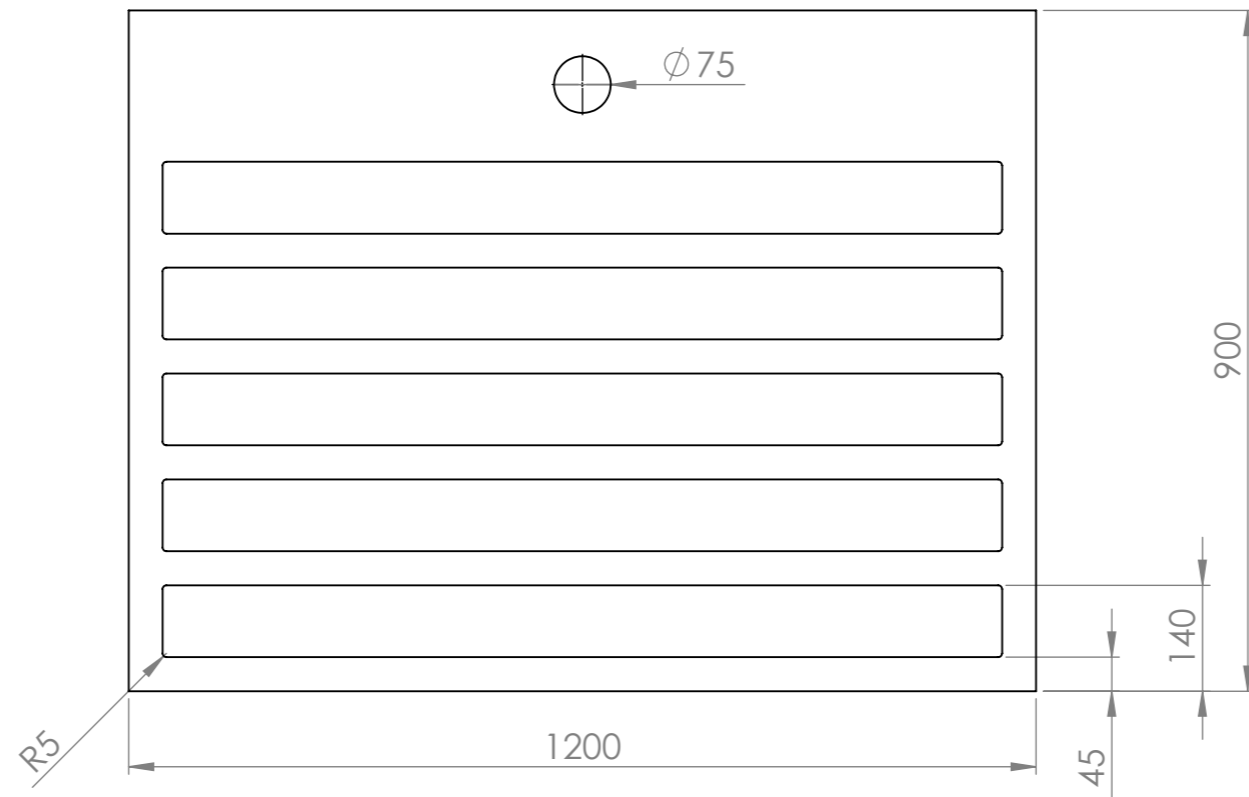

ITEM NO.	PART NUMBER	DESCRIPTION	QTY.
1	244-RO-12-09	Solid Surface 1200x900 Rear Outlet	1

 Wet Area Solutions (Aust) Pty Ltd 5 Kim Court North Geelong VIC 3215 Phone: (03) 9034 1011 Email: sales@wetareas.com.au Website: www.wetareas.com.au	Material: Solid Surface	DO NOT SCALE DRAWING		REVISION 1.0
	Part Number: 244-RO-12-09	TITLE: Solid Surface 1200x900 Rear Outlet Top View		
	UNLESS OTHERWISE SPECIFIED: DIMENSIONS ARE IN MILLIMETERS SURFACE FINISH: TOLERANCES: 5mm	SIZE A3	DWG NO. 1 of 2	SCALE:1:10 PAGE: 1
	Draw and prepared by			
	NAME	SIGNATURE	DATE	
	Jason Duong		29/05/2020	

ITEM NO.	PART NUMBER	DESCRIPTION	QTY.
1	244-RO-12-09	Solid Surface 1200x900 Rear Outlet	1

BOTTOM VIEW

 Wet Area Solutions (Aust) Pty Ltd 5 Kim Court North Geelong VIC 3215 Phone: (03) 9034 1011 Email: sales@wetareas.com.au Website: www.wetareas.com.au	Material: Solid Surface	DO NOT SCALE DRAWING		REVISION 1.0
	Part Number: 244-RO-12-09	TITLE: Solid Surface 1200x900 Rear Outlet Bottom View		
	UNLESS OTHERWISE SPECIFIED: DIMENSIONS ARE IN MILLIMETERS SURFACE FINISH: TOLERANCES: 5mm	SIZE A3	DWG NO. 2 of 2	SCALE:1:10 PAGE: 2
	Draw and prepared by			
	NAME	SIGNATURE	DATE	
	Jason Duong		29/05/2020	