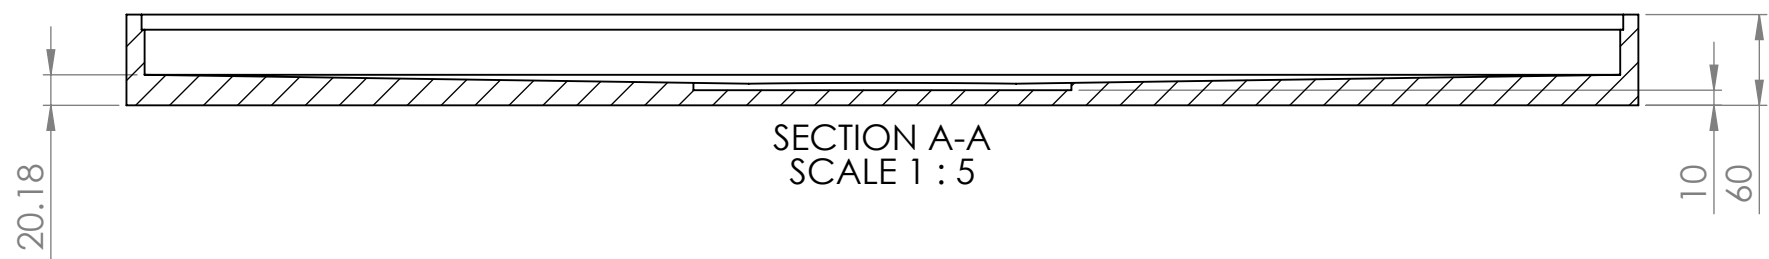

# Tile-Over Tray 1000mm x 1000mm Centre Outlet

SECTION A-A  
SCALE 1 : 5