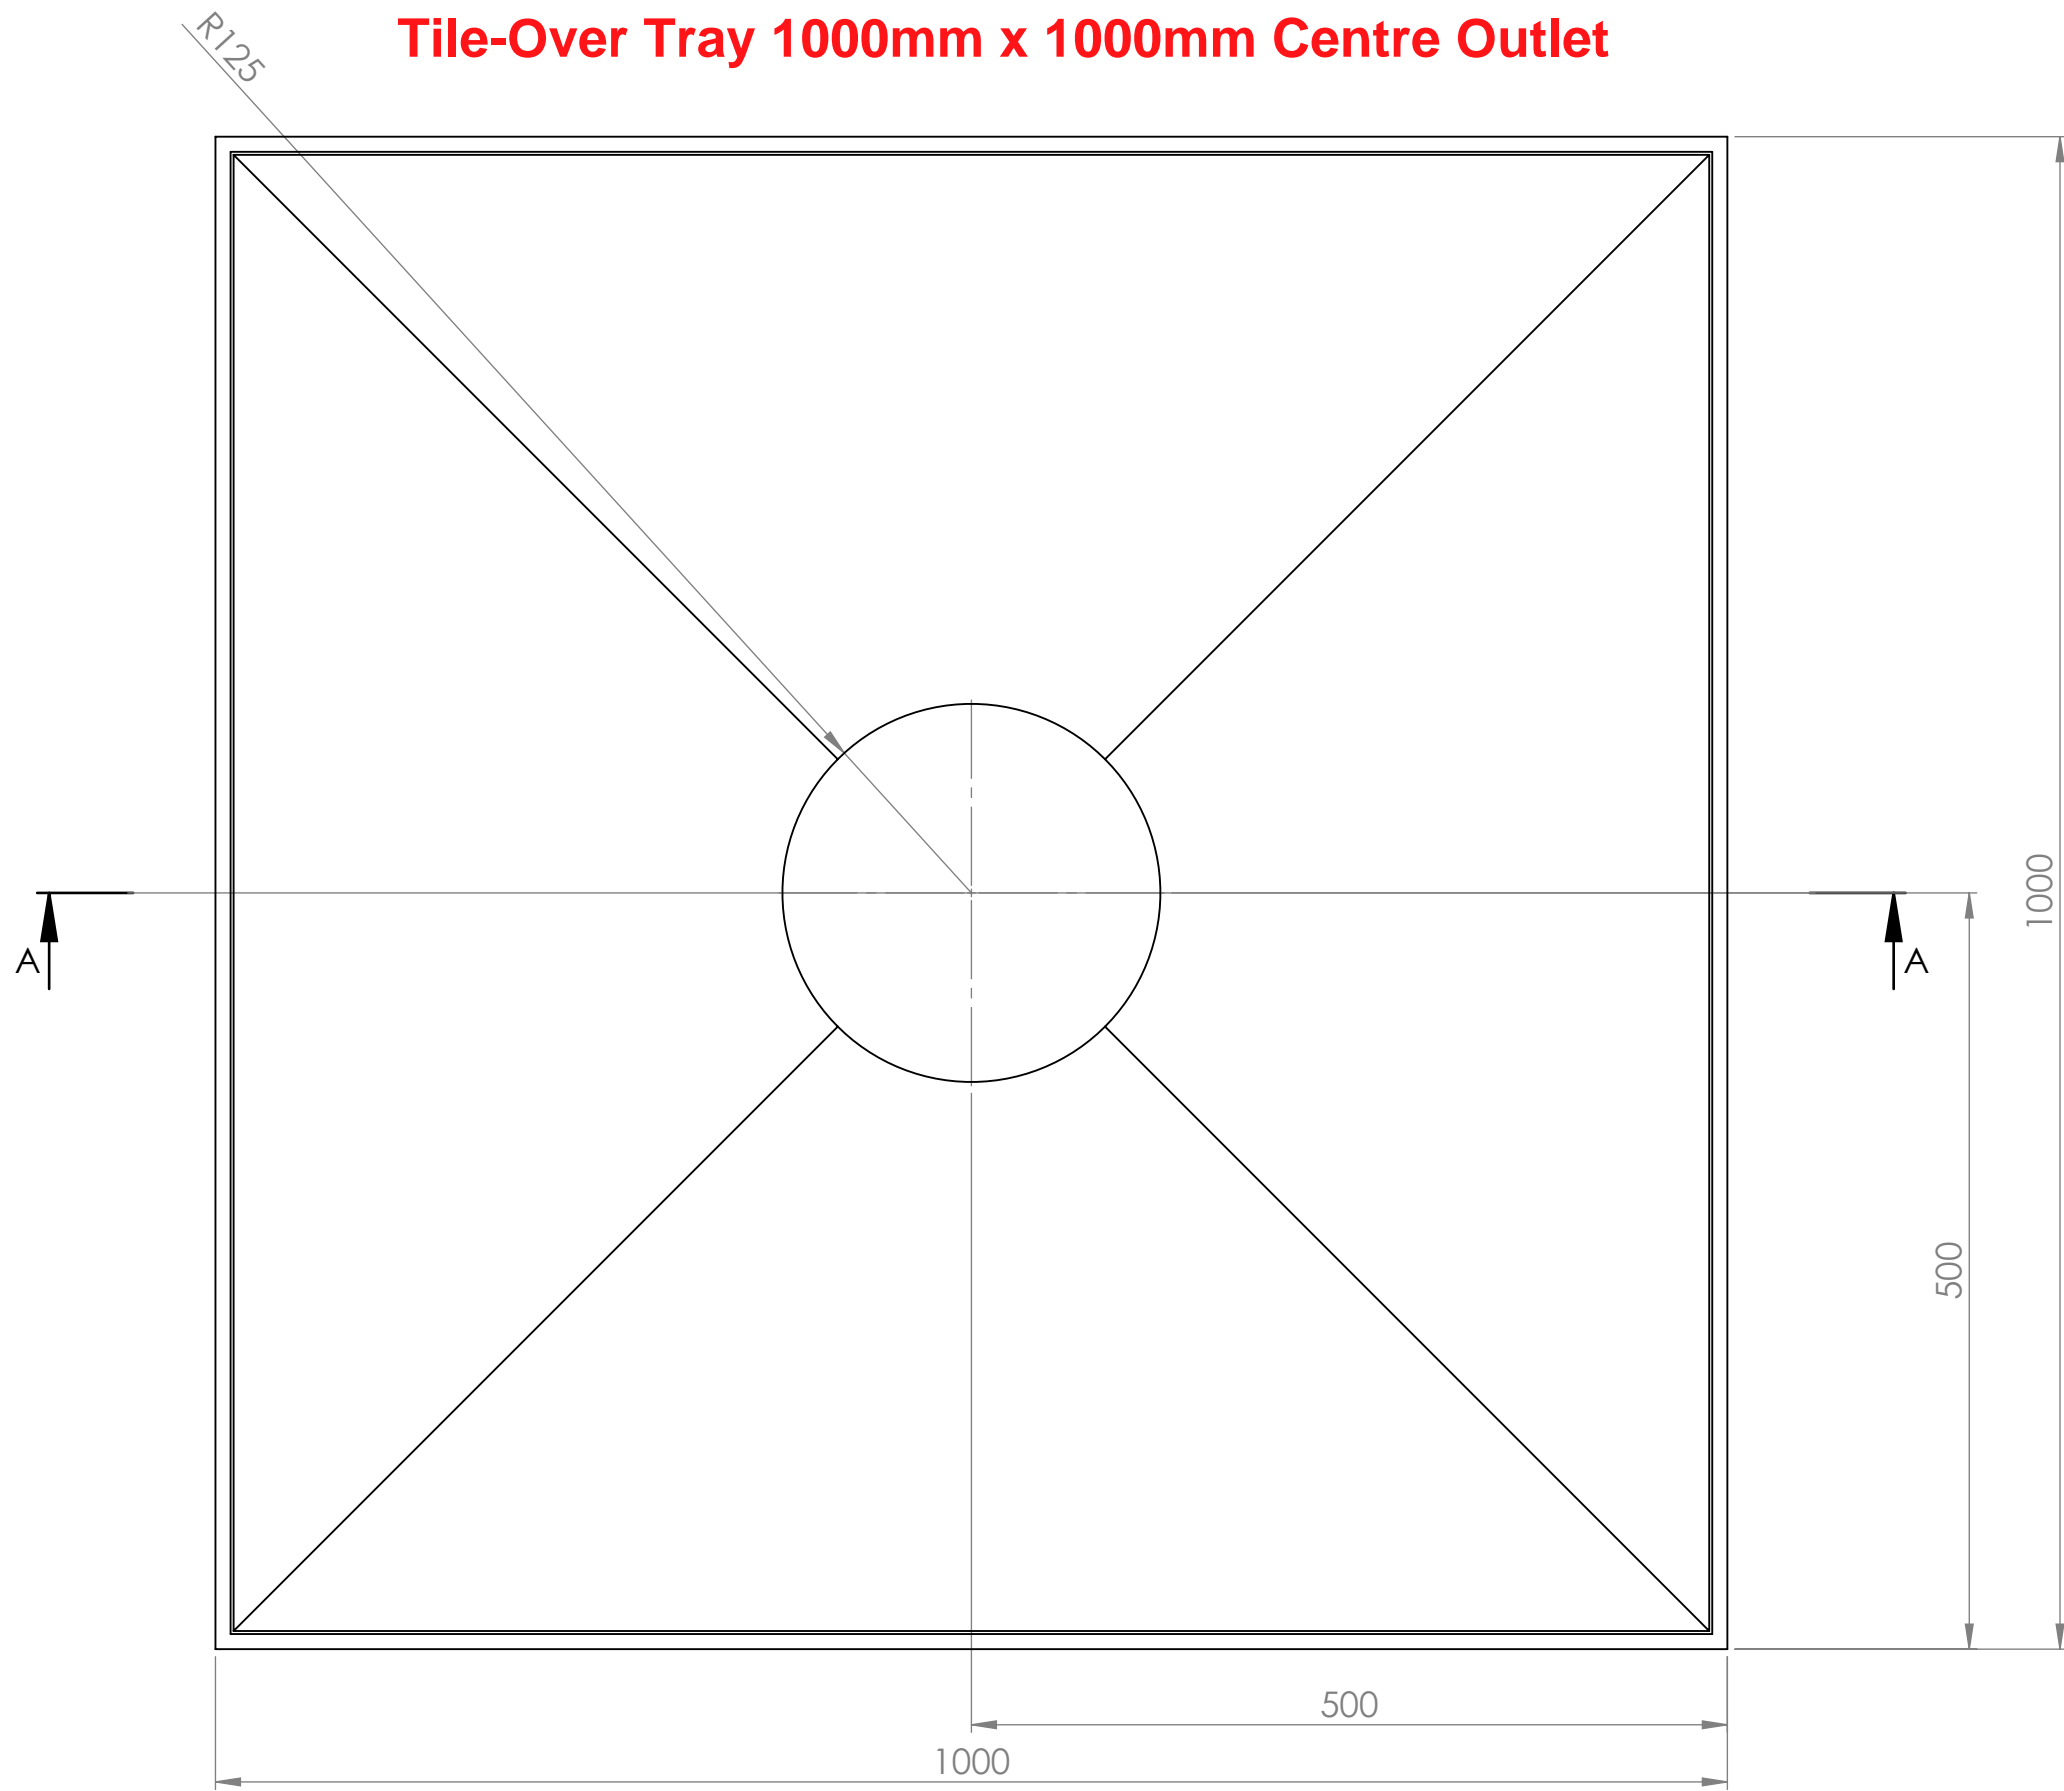

# Tile-Over Tray 1000mm x 1000mm Centre Outlet

SECTION A-A  
SCALE 1 : 5