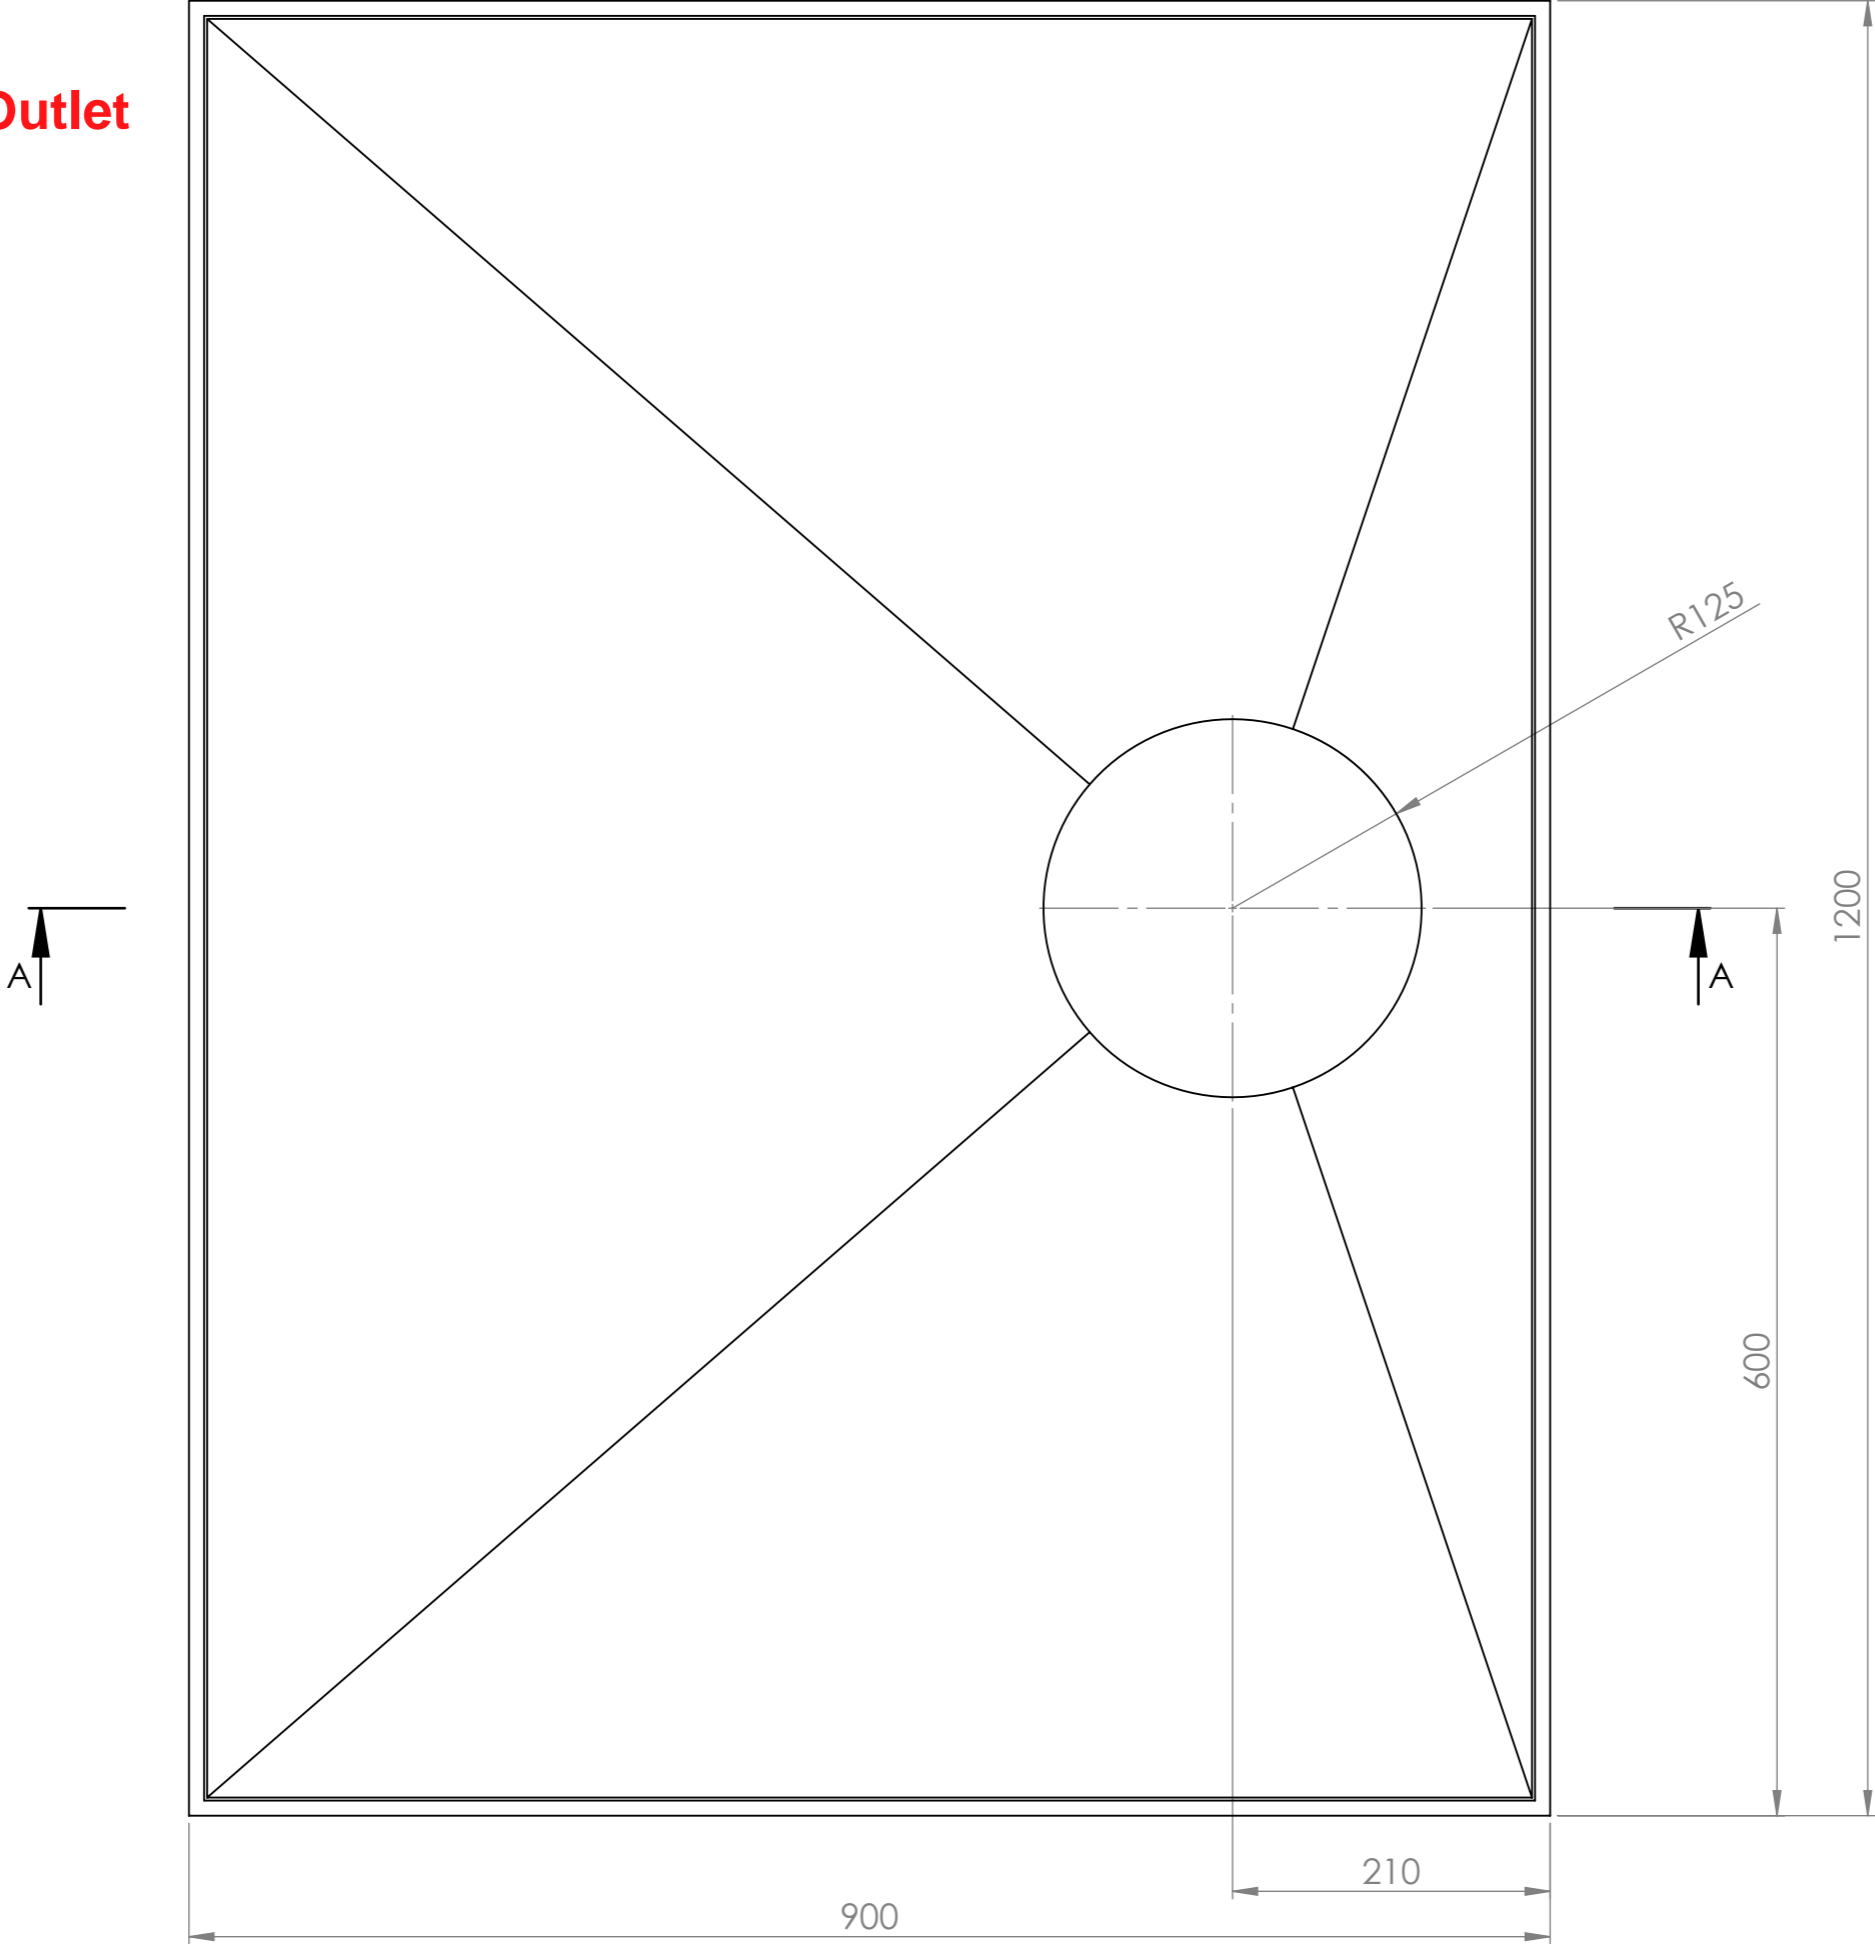

Tile-Over Tray
1200mm x 900mm Rear Outlet

SECTION A-A
SCALE 1 : 5