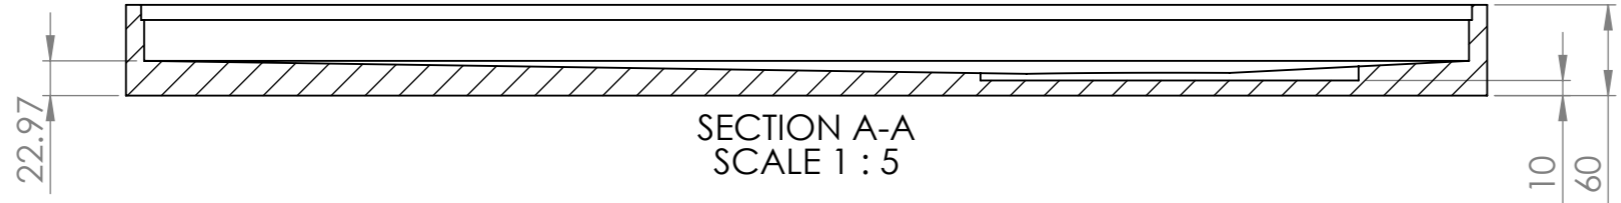

Tile-Over Tray
1200mm x 900mm Rear Outlet

SECTION A-A
SCALE 1 : 5