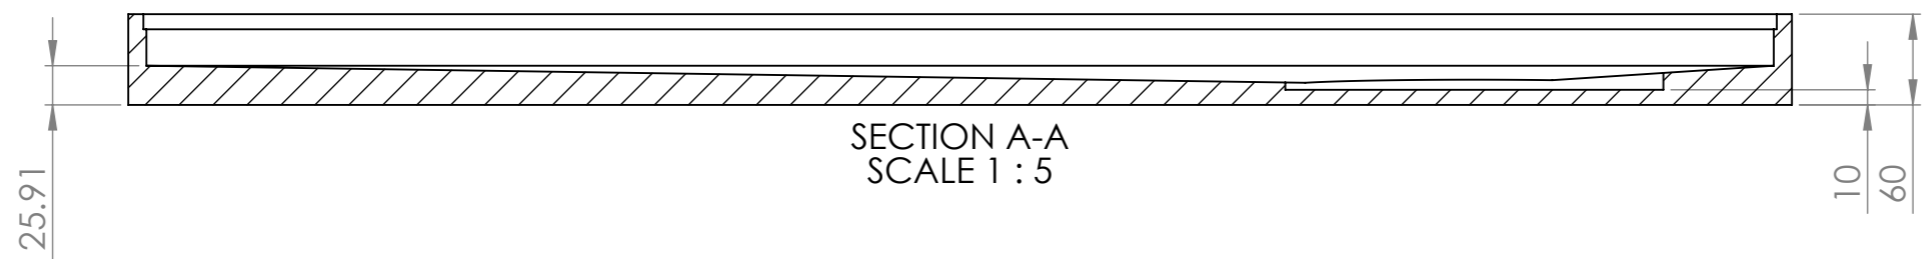

# Tile-Over Tray 900mm x 1100mm Rear Outlet

SECTION A-A  
SCALE 1 : 5