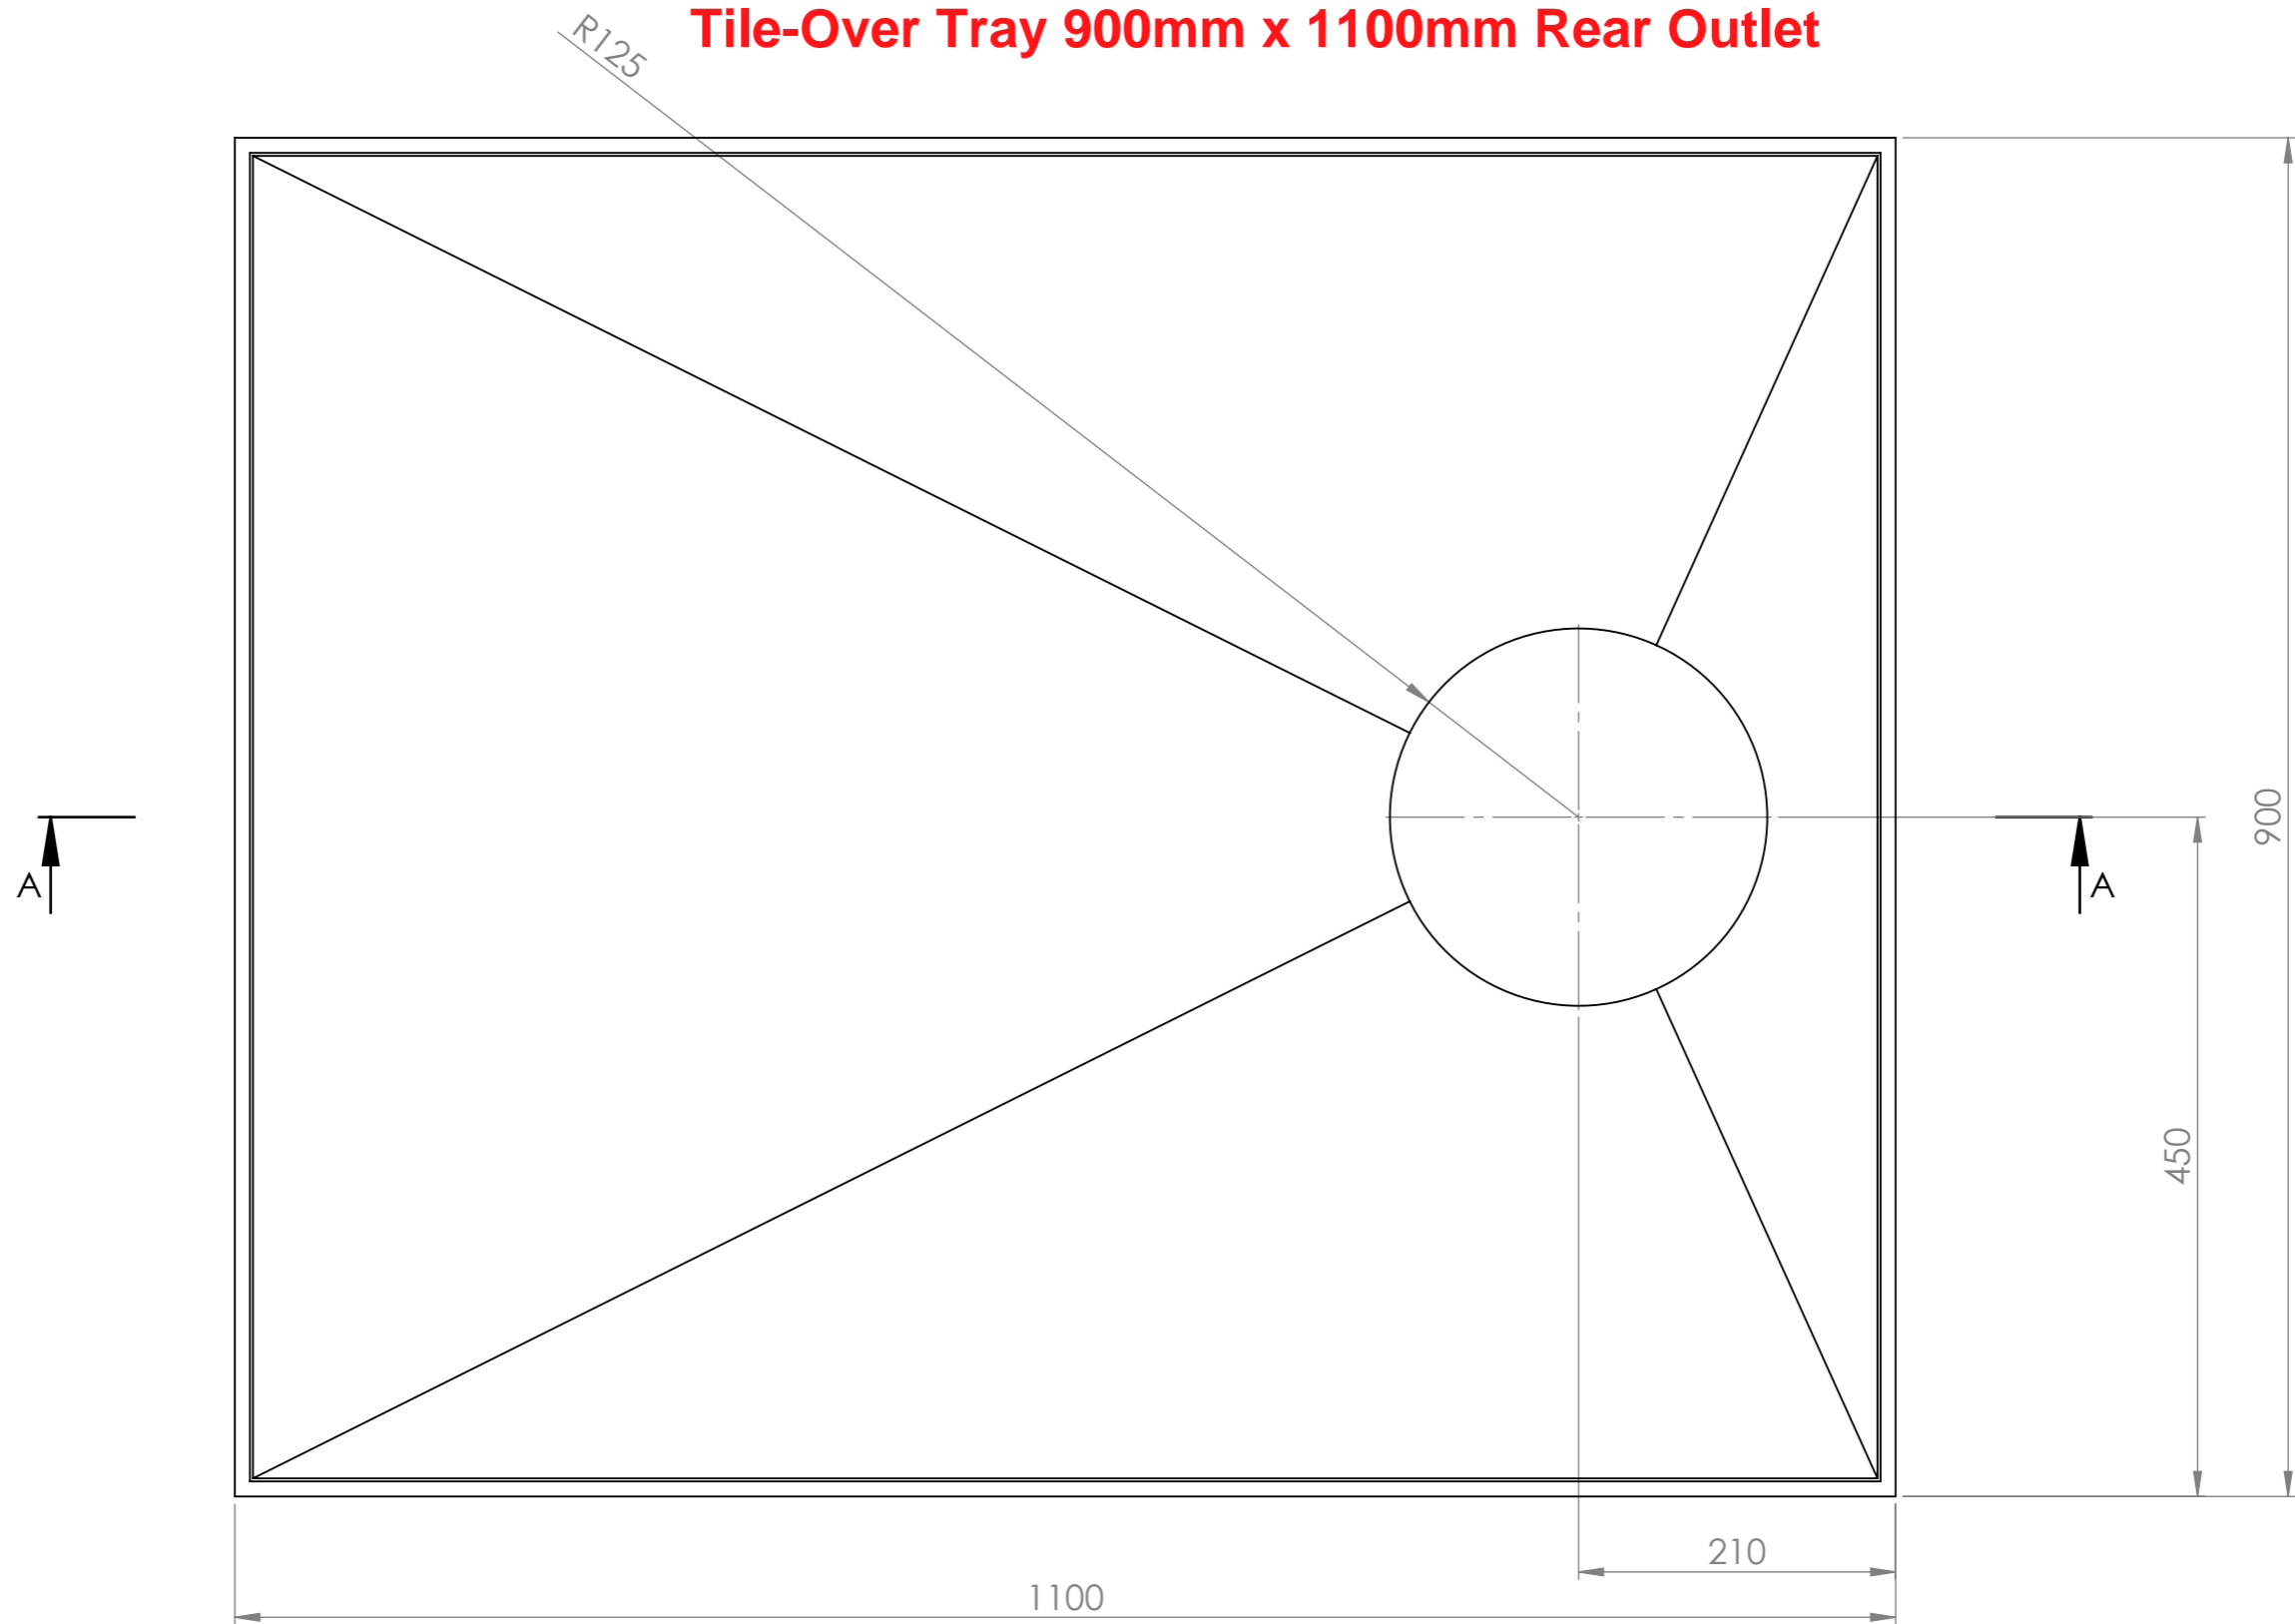

# Tile-Over Tray 900mm x 1100mm Rear Outlet

SECTION A-A  
SCALE 1 : 5