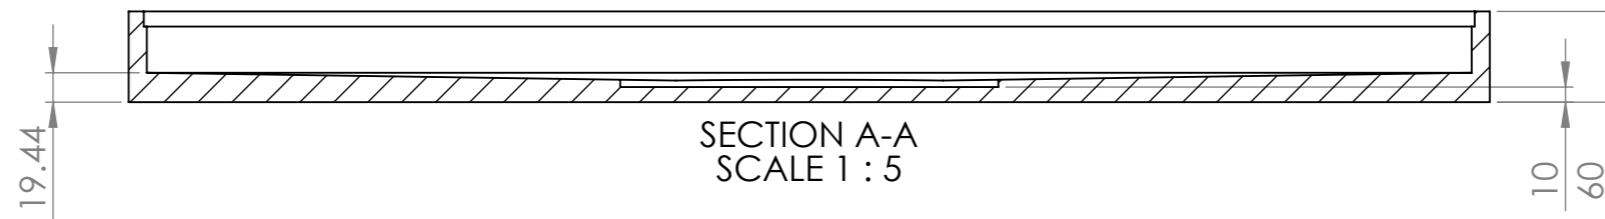

Tile-Over Tray 900mm x 900mm Centre Outlet

SECTION A-A
SCALE 1 : 5