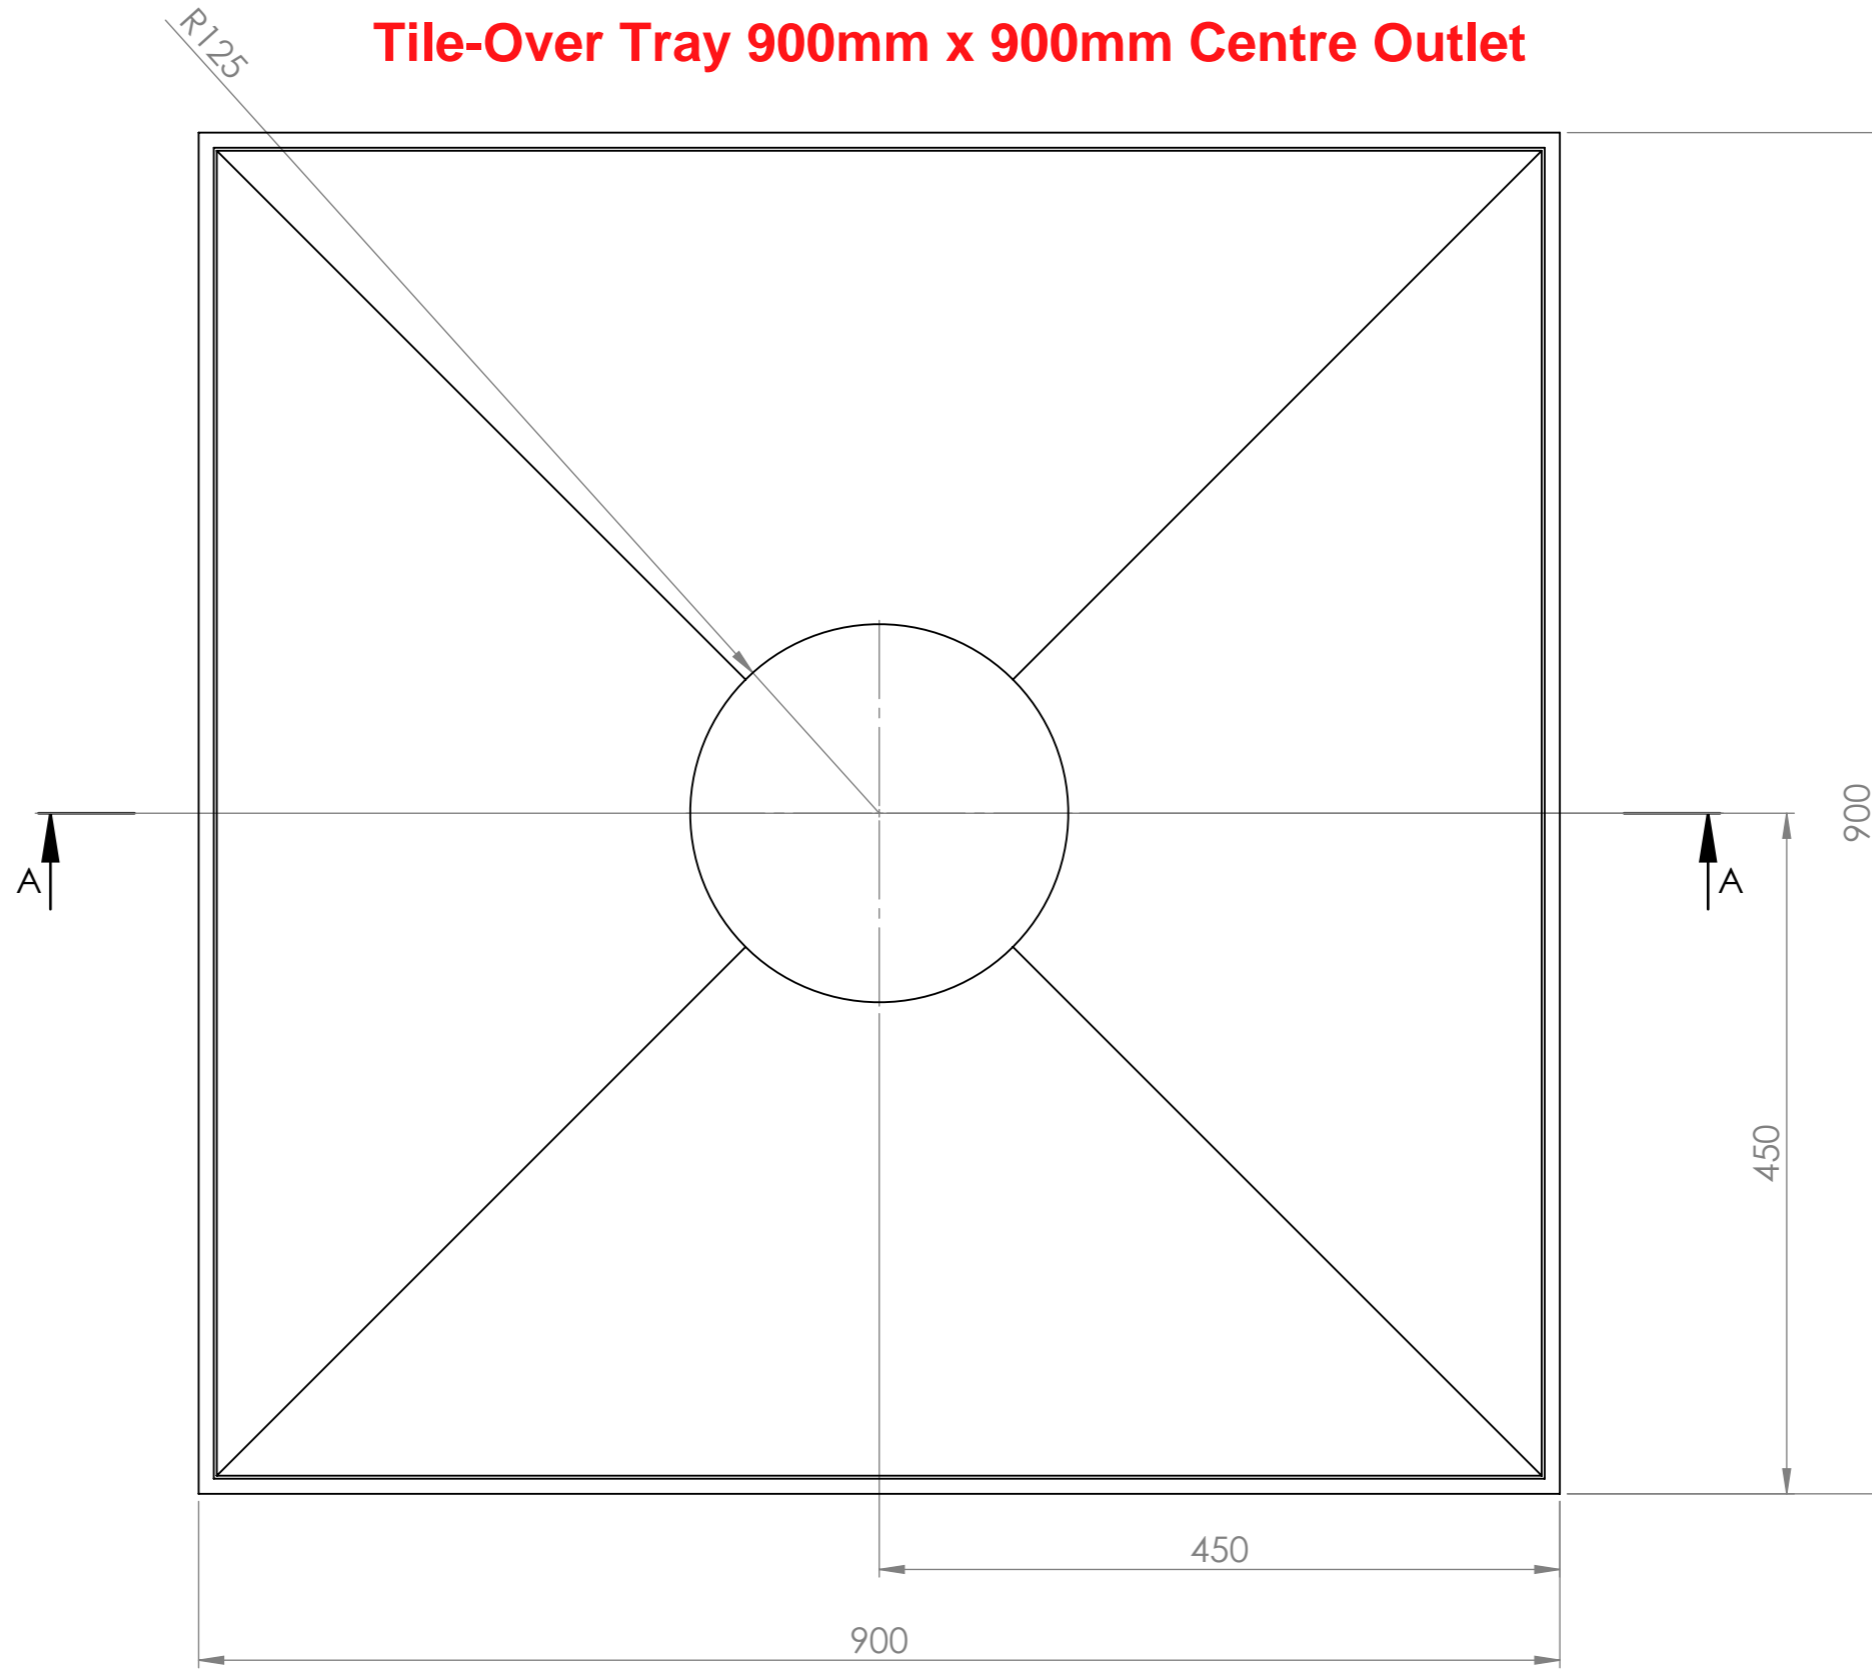

Tile-Over Tray 900mm x 900mm Centre Outlet

SECTION A-A
SCALE 1 : 5