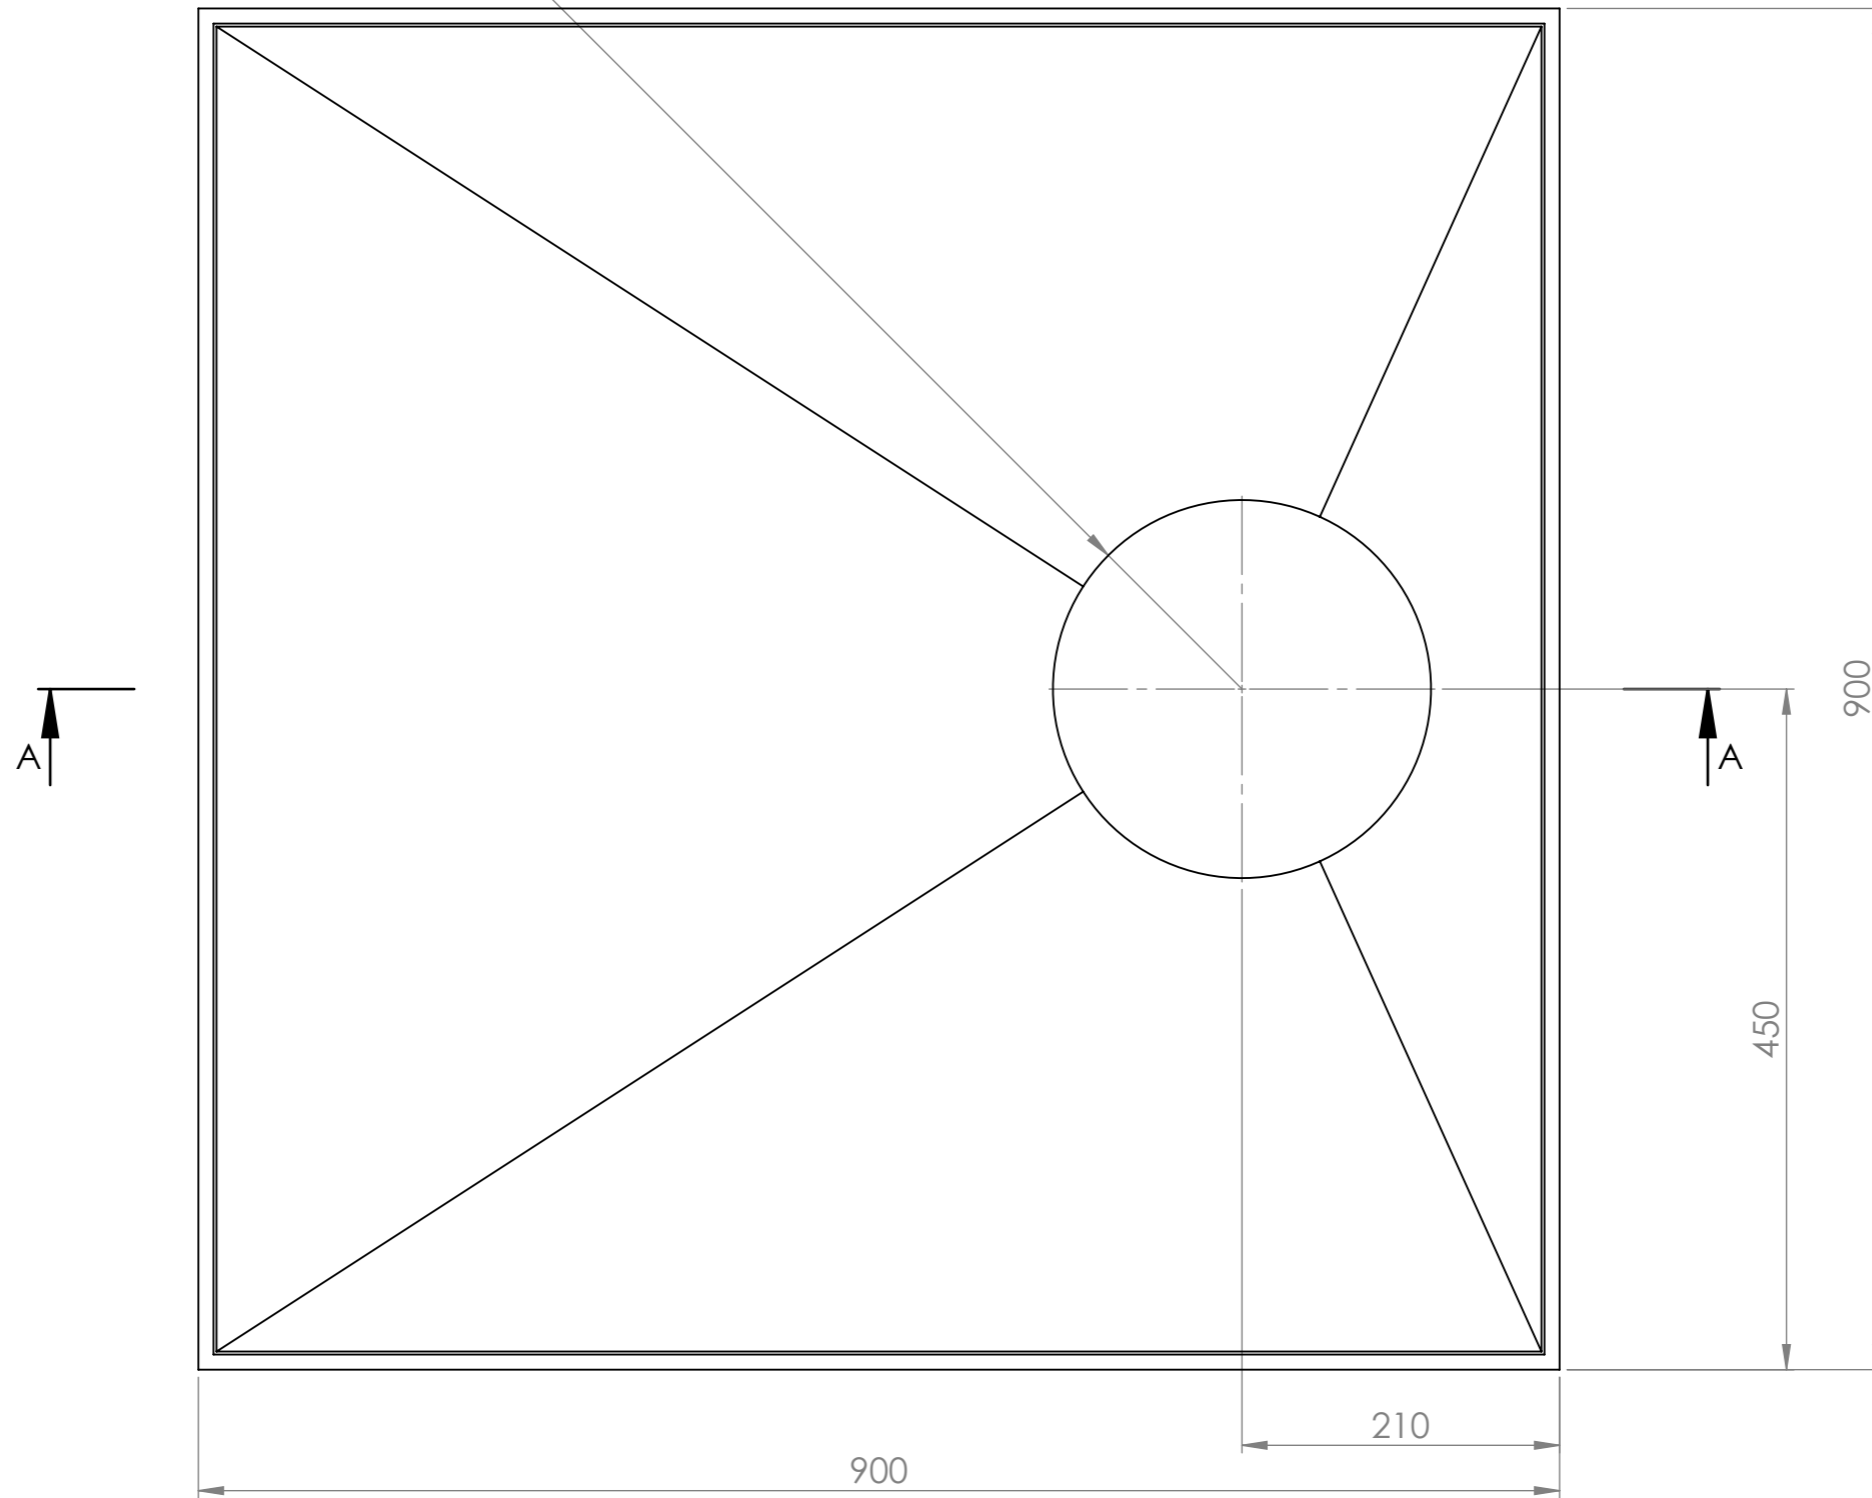

Tile-Over Tray 900mm x 900mm Rear Outlet

SECTION A-A
SCALE 1 : 5

10
60