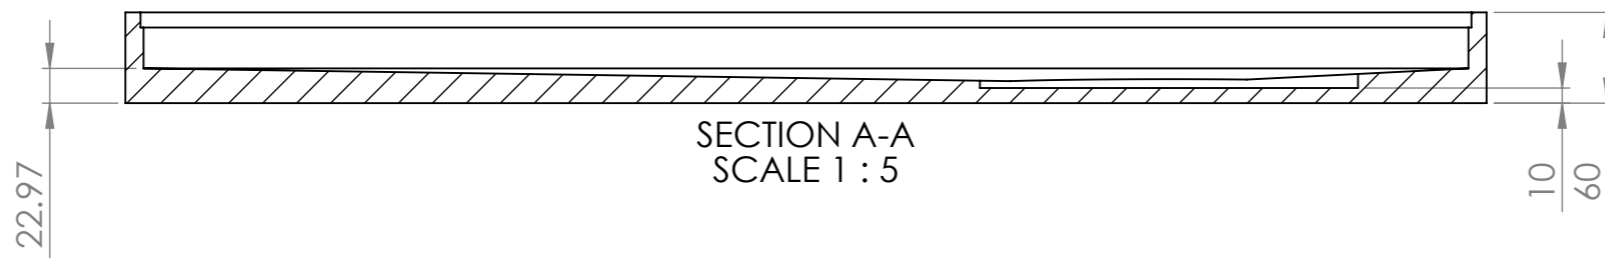

Tile-Over Tray 900mm x 900mm Rear Outlet

SECTION A-A
SCALE 1 : 5

10
60