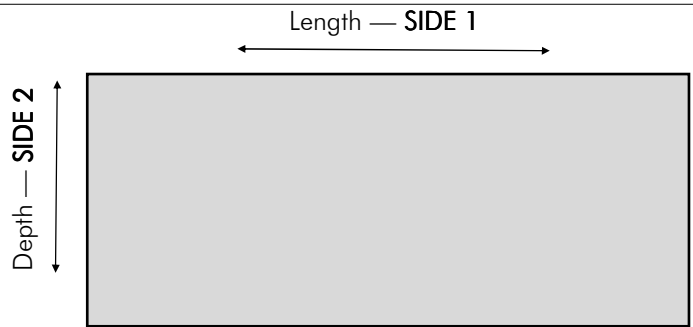

Wet Area Solutions
(Aust) Pty Ltd

Order form/Quote Request

Custom Solid Surface Vanity Top

Print clearly and complete all sections carefully

MUST BE SPECIFIED

QUOTE REQUEST ☐

ORDER FORM ☐

Email address for quote to be sent to _____

Email this form to - sales@wetareas.com.au - For queries call - 1300 526 879

IMPORTANT

Please consider these options carefully prior to placing your order as custom made vanity tops cannot be returned

Customer name (please print) _____ Customer signature _____

CHOSEN COLOUR

Snow White	Modern Concrete	Crater Rock	Hazel Cream
Light Grey	Shadow Concrete	Winter Boulder	Mt. Carrara
Dark Jet Black	Charcoal Concrete	Polar Mist	Mt. Vancouver

VANITY SIZE REQUIRED (at outside edge)

Required LENGTH SIDE 1 _____ mm

Required DEPTH SIDE 2 _____ mm